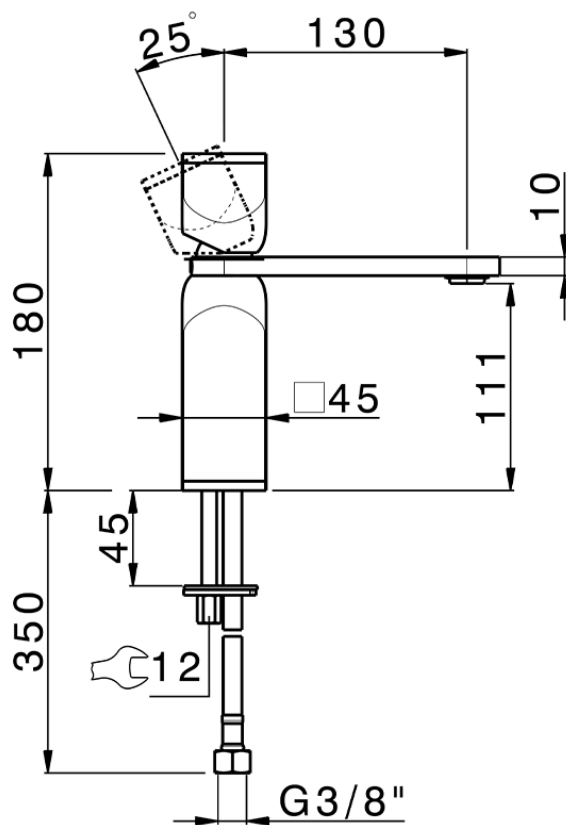

Lavabo monomando large HI-RISE_RM000504

RM000504

<https://es.cisal.it/lavabo-monomando-large-hi-rise-rm000504>

2026-05-06