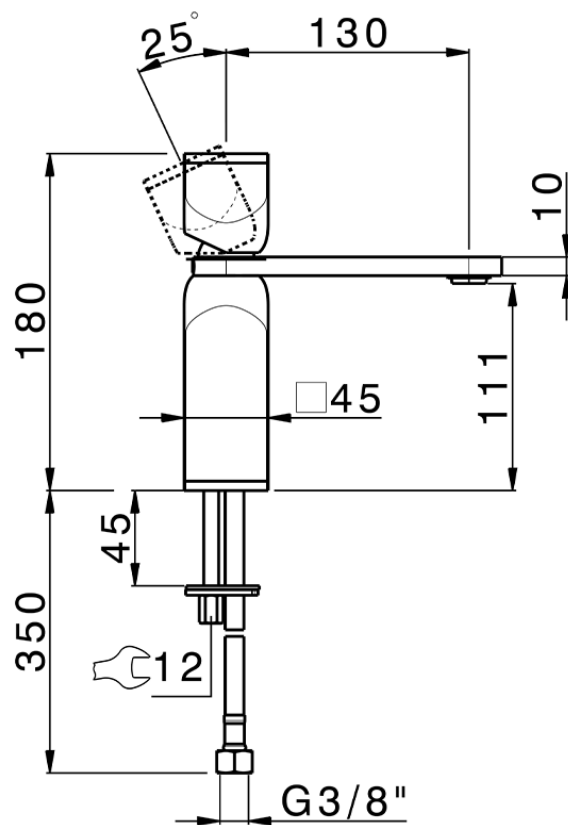

Lavabo monomando large HI-RISE_RM000504

RM000504

<https://es.cisal.it/lavabo-monomando-large-hi-rise-rm000504>

2026-06-20