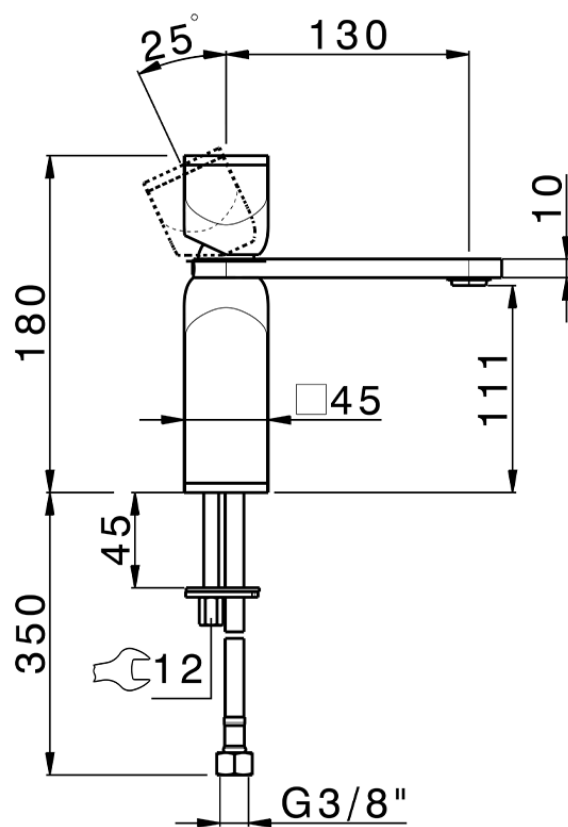

Lavabo monomando large HI-RISE_RM000504

RM000504

<https://es.cisal.it/lavabo-monomando-large-hi-rise-rm000504>

2026-05-06