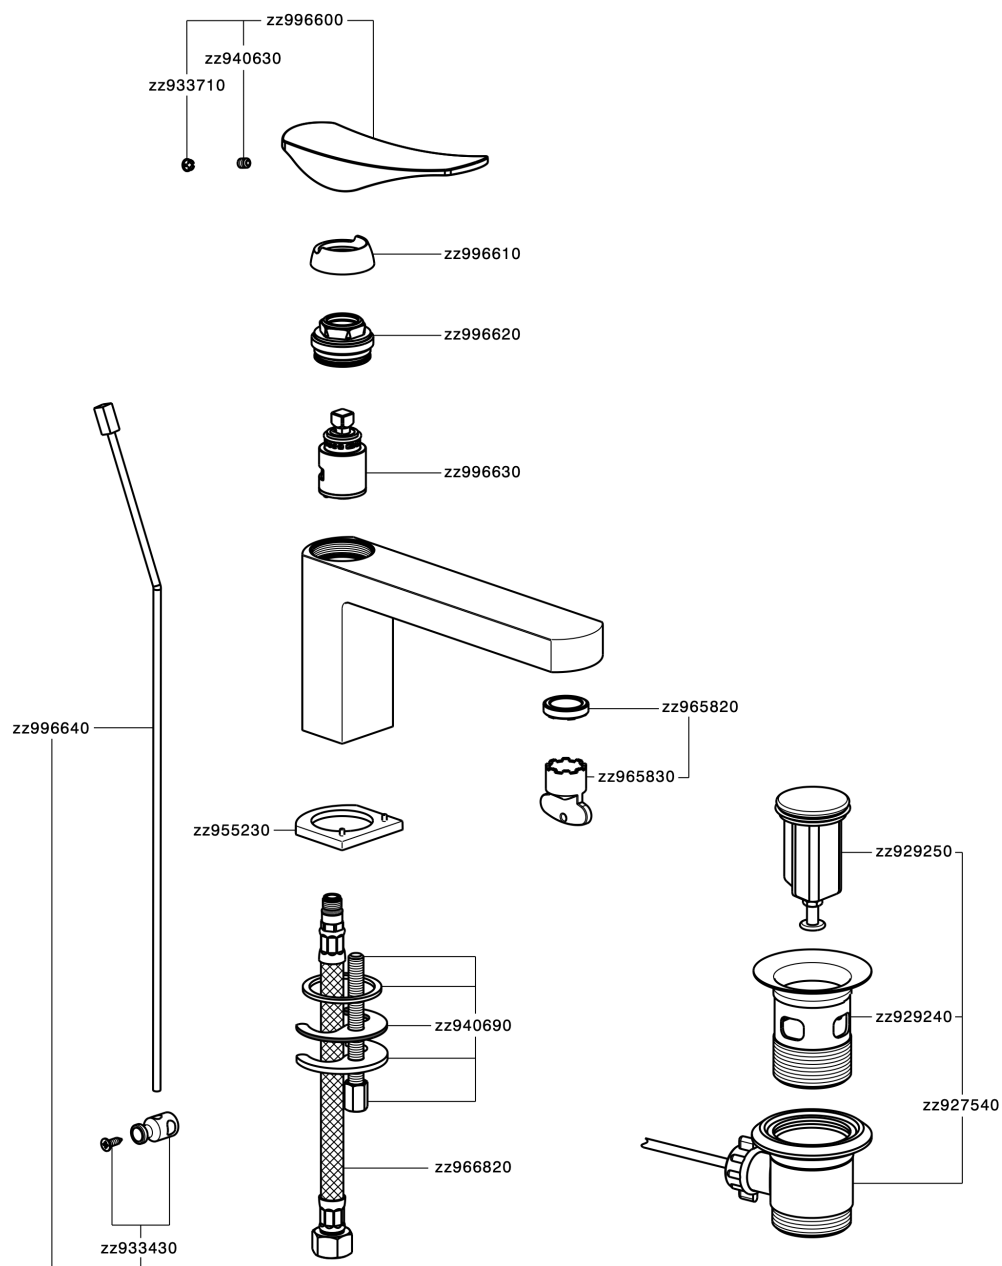

Lavabo monomando ROADSTER ACCENT_RA001510

RA001510

<https://es.cisal.it/lavabo-monomando-roadster-accentra001510>

2024-11-01