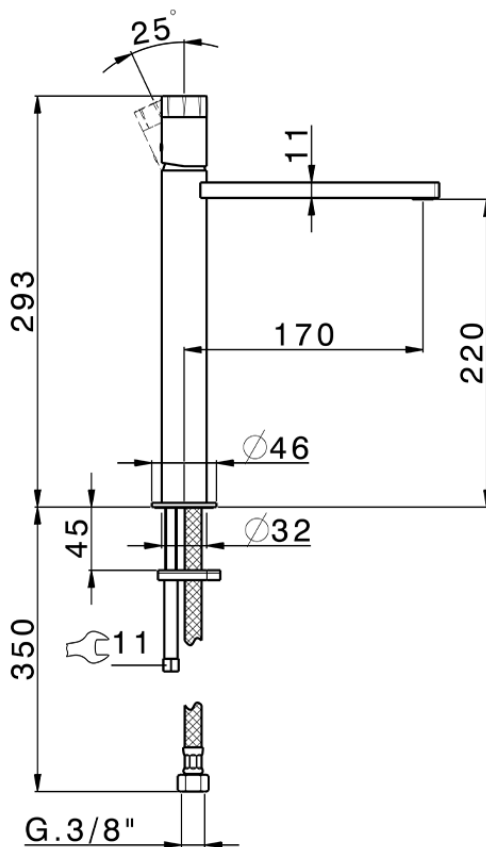

Lavabo monomando alto MARBLE X32_X6003544

X6003544

<https://es.cisal.it/lavabo-monomando-alto-marble-x32-x6003544>

2025-01-15