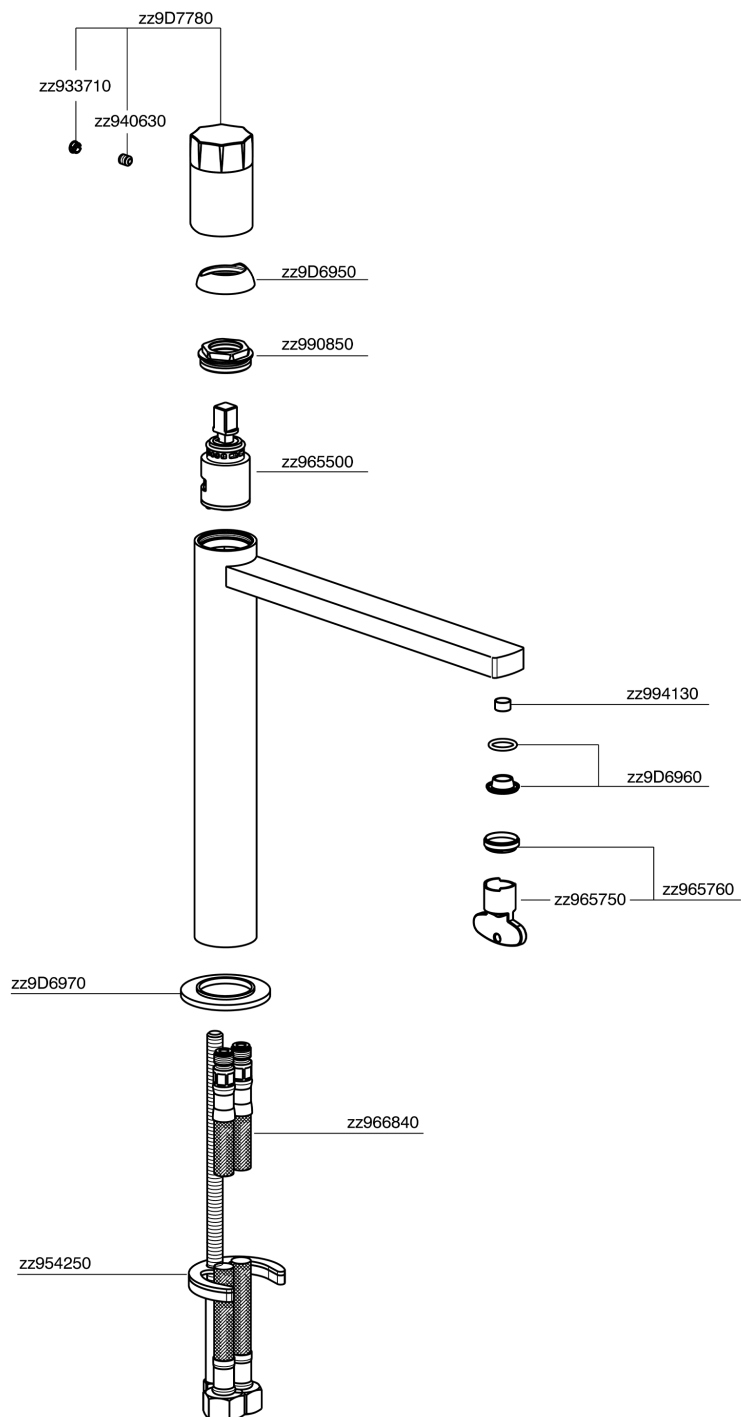

## Lavabo monomando alto MARBLE X32\_X6003544

X6003544

<https://es.cisal.it/lavabo-monomando-alto-marble-x32-x6003544>

2025-01-15