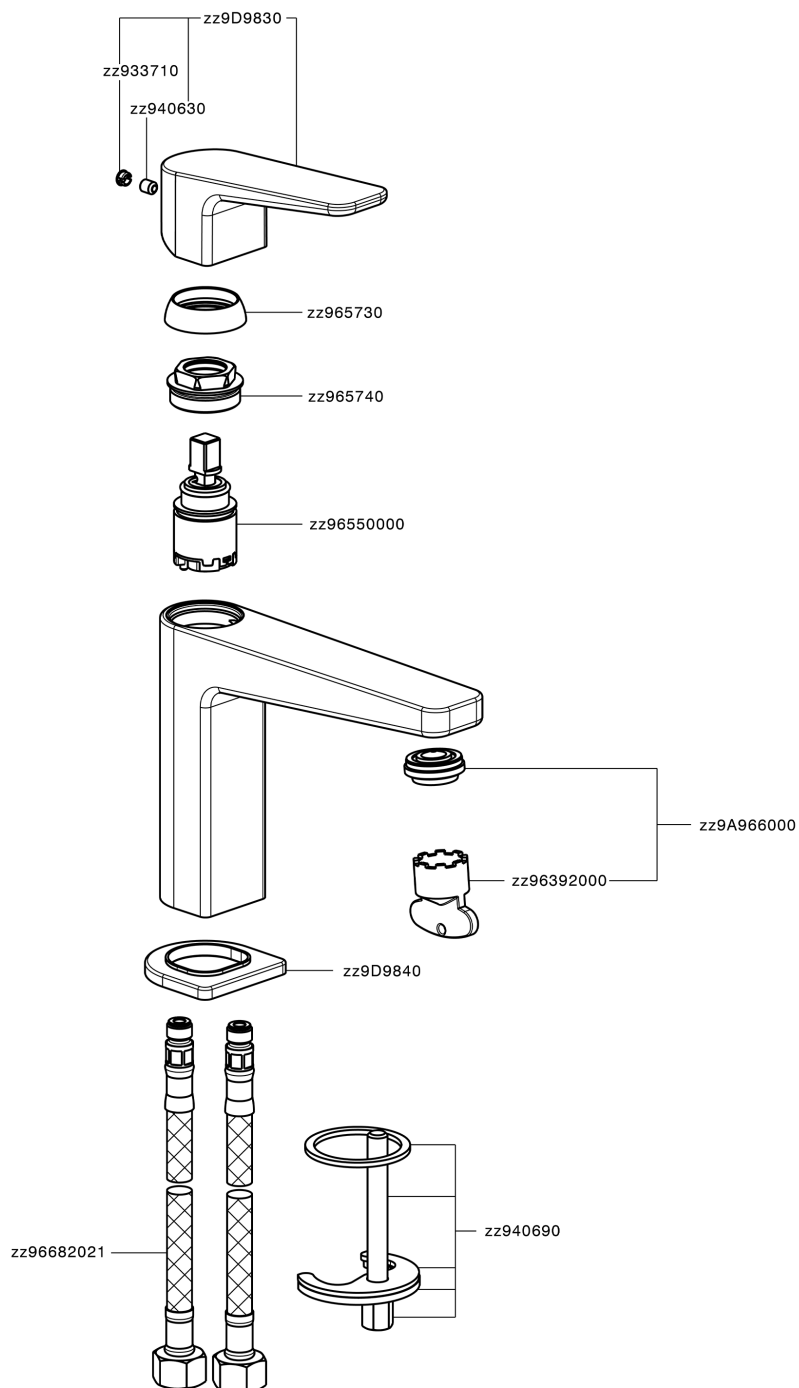

Lavabo monomando large ROCK&ROLL_RK000504

RK000504

<https://es.cisal.it/lavabo-monomando-large-rockroll-rk000504>

2026-06-15