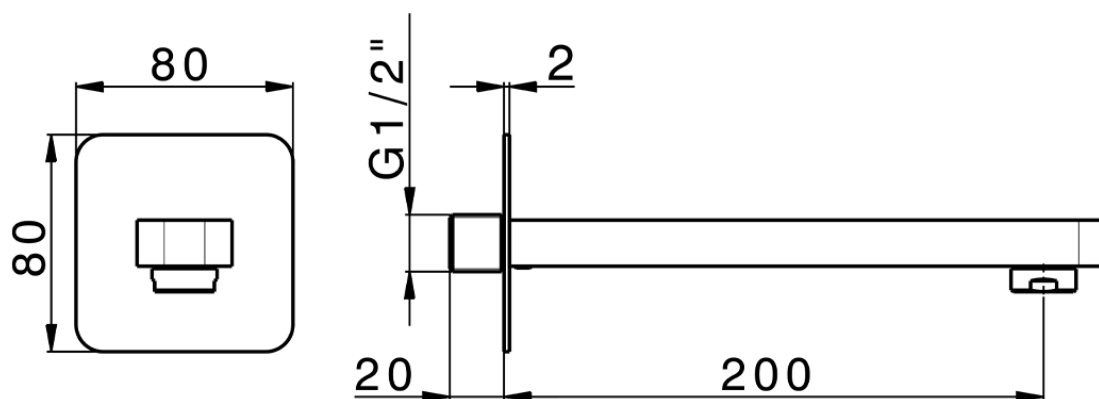

Caño PUSH&SHOWER_ZB0G5110

ZA0G5110

<https://es.cisal.it/cano-pushshower-zb0g5110>

2026-06-19