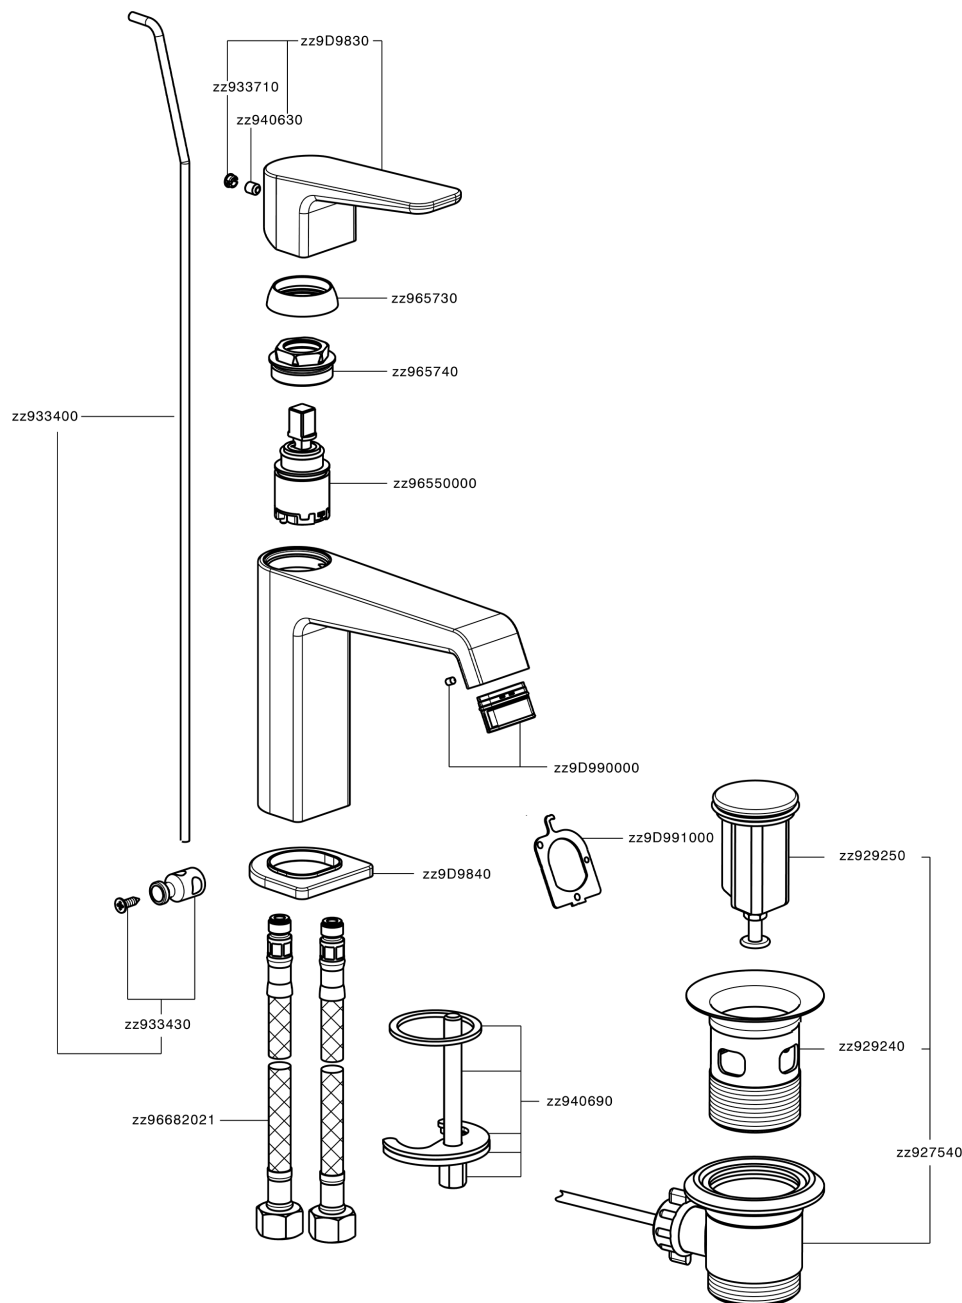

Lavabo monomando large ROCK&ROLL_RL000494

RL000494

<https://es.cisal.it/lavabo-monomando-large-rockroll-rl000494>

2026-06-15