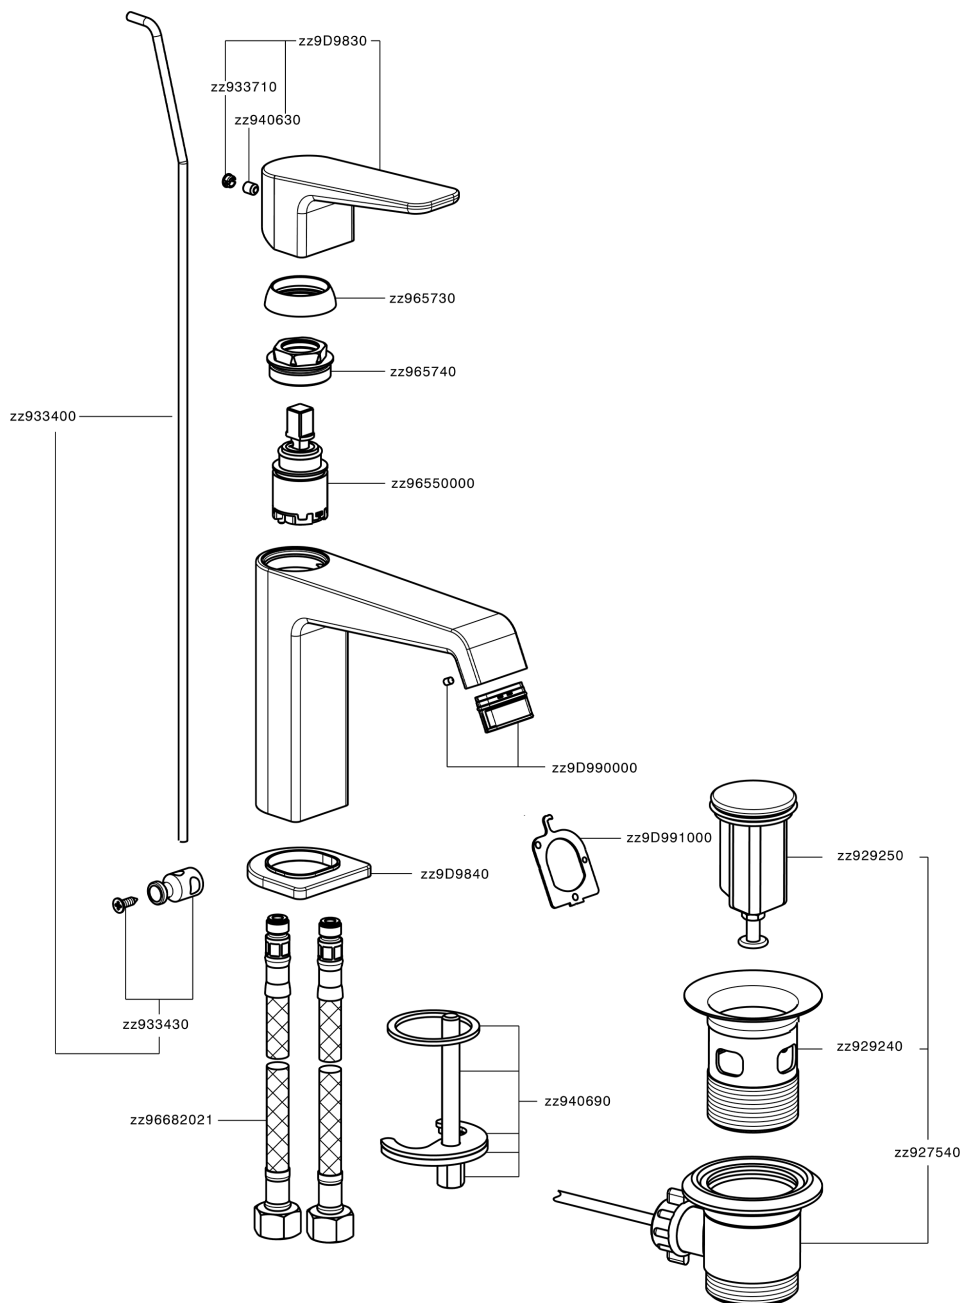

Lavabo monomando large ROCK&ROLL_RL000494

RL000494

<https://es.cisal.it/lavabo-monomando-large-rockroll-rl000494>

2026-05-01