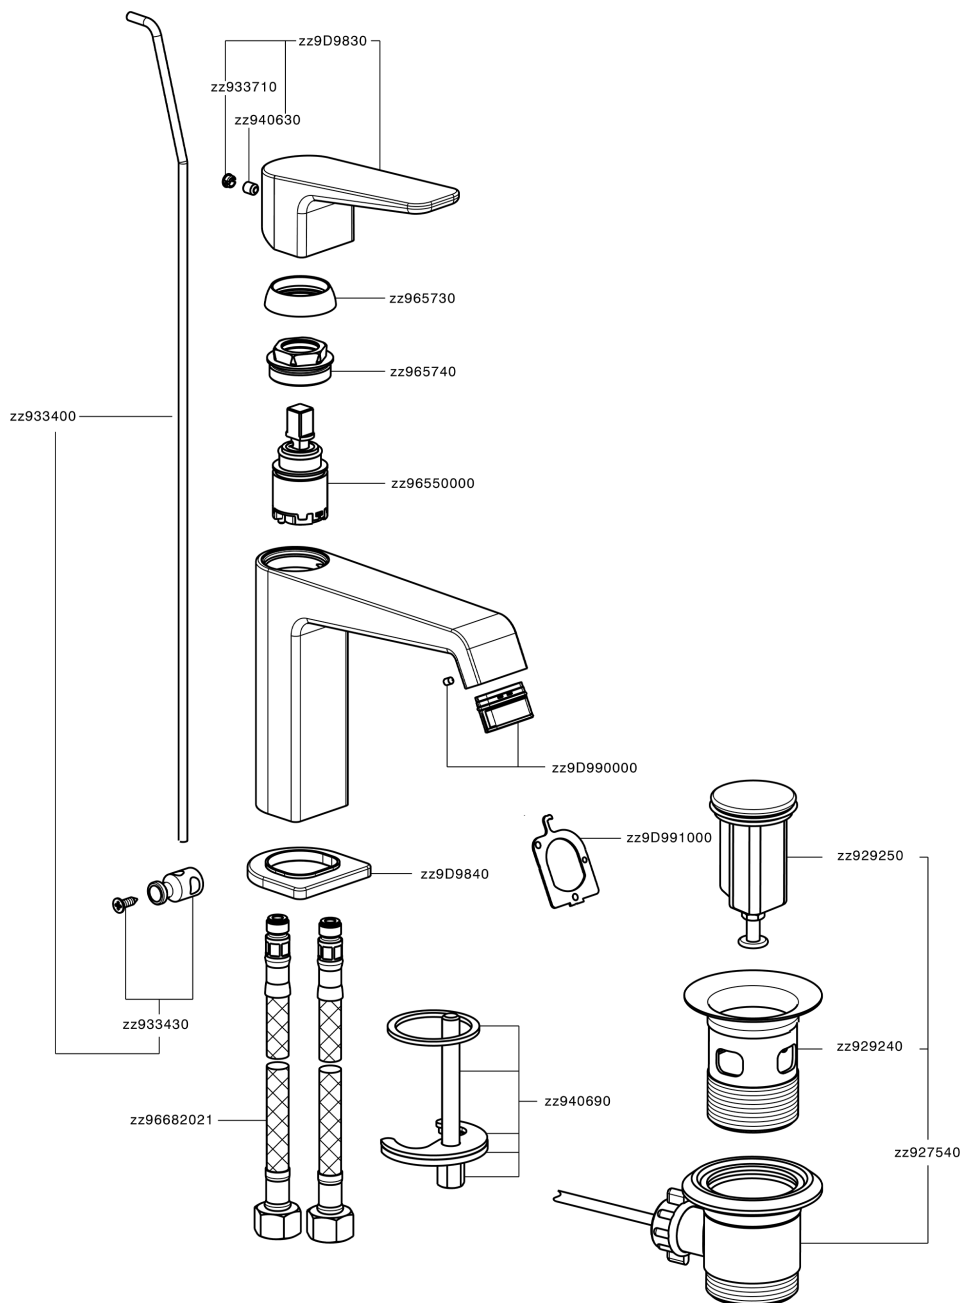

## Lavabo monomando large ROCK&ROLL\_RL000494

RL000494

<https://es.cisal.it/lavabo-monomando-large-rockroll-rl000494>

2026-05-01