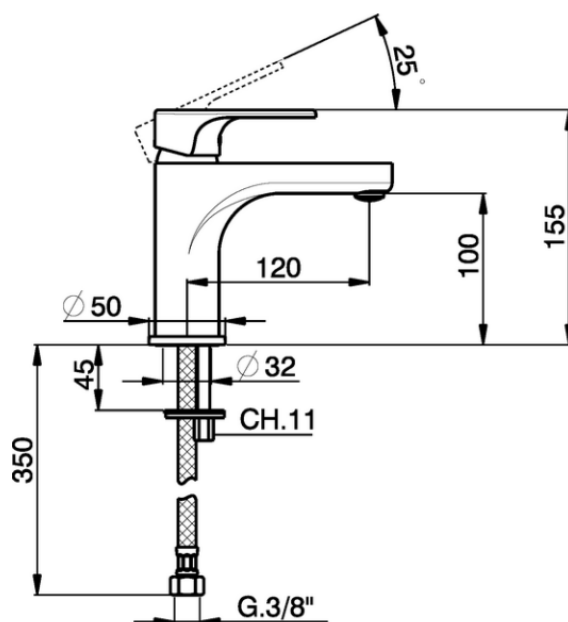

Lavabo monomando large EnergySave ALMA_A3000505

A3000505

<https://es.cisal.it/lavabo-monomando-large-energysave-alma-a3000505>

2026-05-03