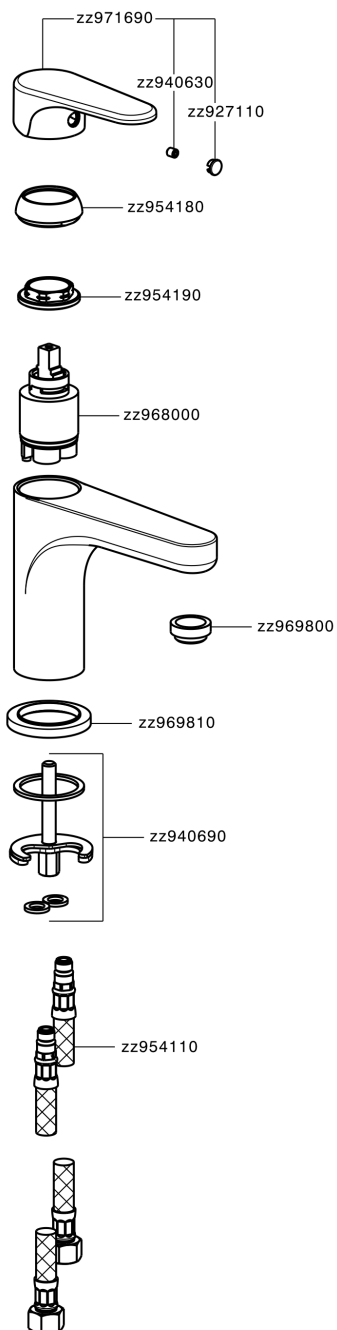

## Lavabo monomando large EnergySave ALMA\_A3000505

A3000505

<https://es.cisal.it/lavabo-monomando-large-energysave-alma-a3000505>

2026-06-19