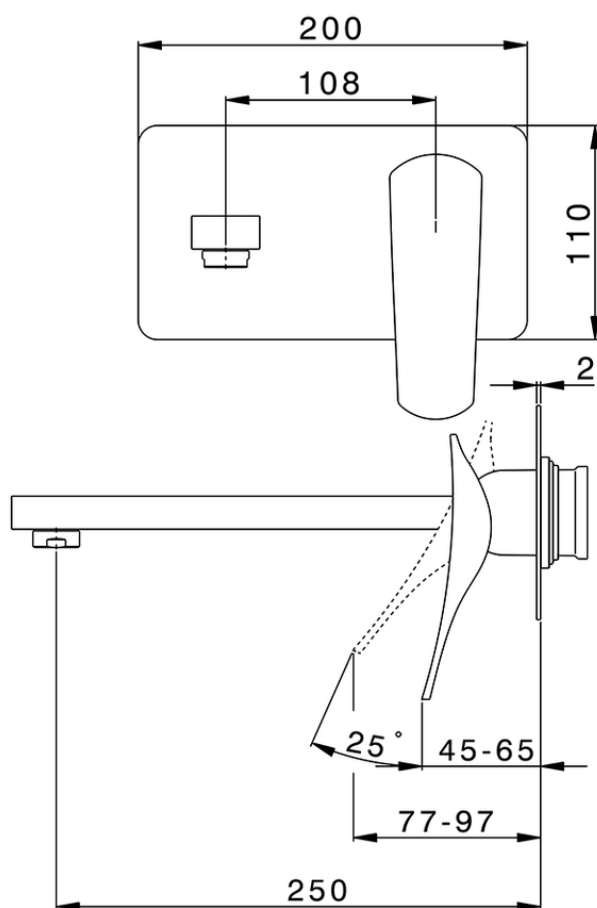

Parte externa monomando lavabo de pared ROADSTER ACCENT_RA005513

RA005513

<https://es.cisal.it/parte-externa-monomando-lavabo-de-pared-roadster-accent-ra005513>

2026-06-19