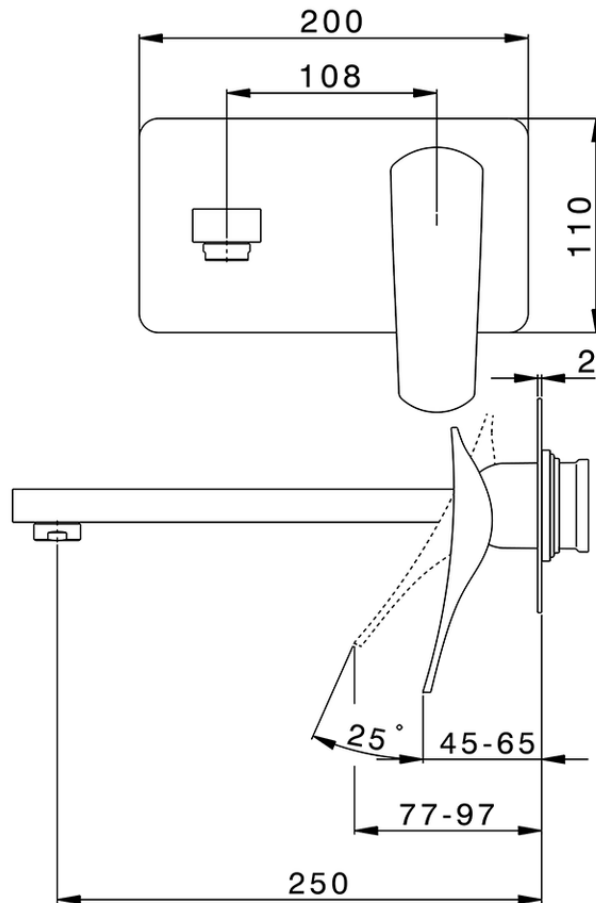

Parte externa monomando lavabo de pared ROADSTER ACCENT_RA005513

RA005513

<https://es.cisal.it/parte-externa-monomando-lavabo-de-pared-roadster-accent-ra005513>

2026-05-01