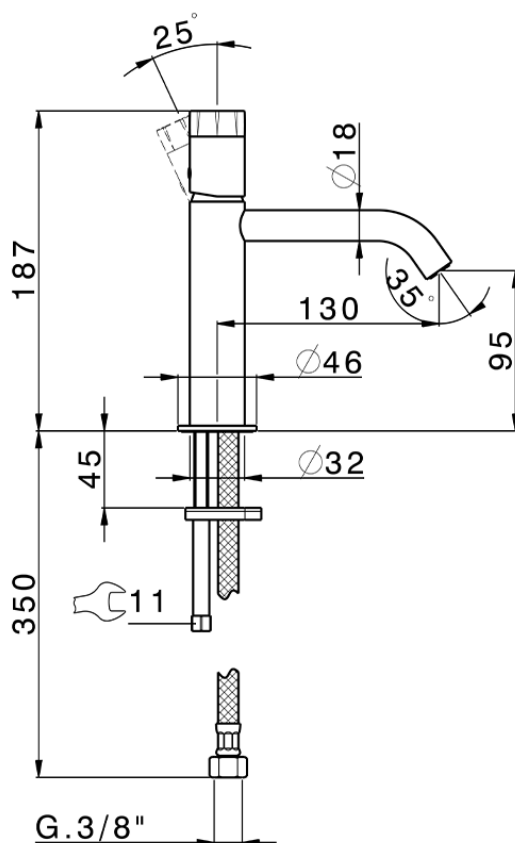

## Lavabo monomando large MARBLE X32\_X5000504

X5000504

<https://es.cisal.it/lavabo-monomando-large-marble-x32-x5000504>

2026-06-13