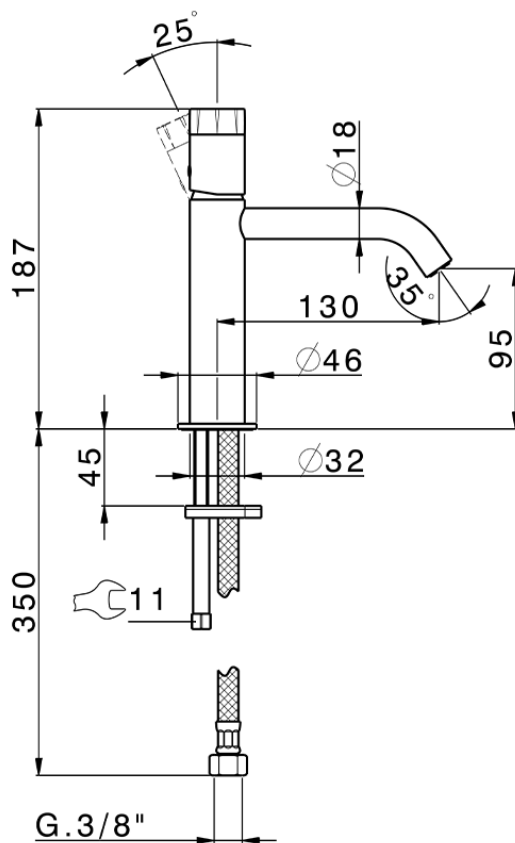

**Lavabo monomando large MARBLE X32\_X5000504**

X5000504

<https://es.cisal.it/lavabo-monomando-large-marble-x32-x5000504>

2026-04-29