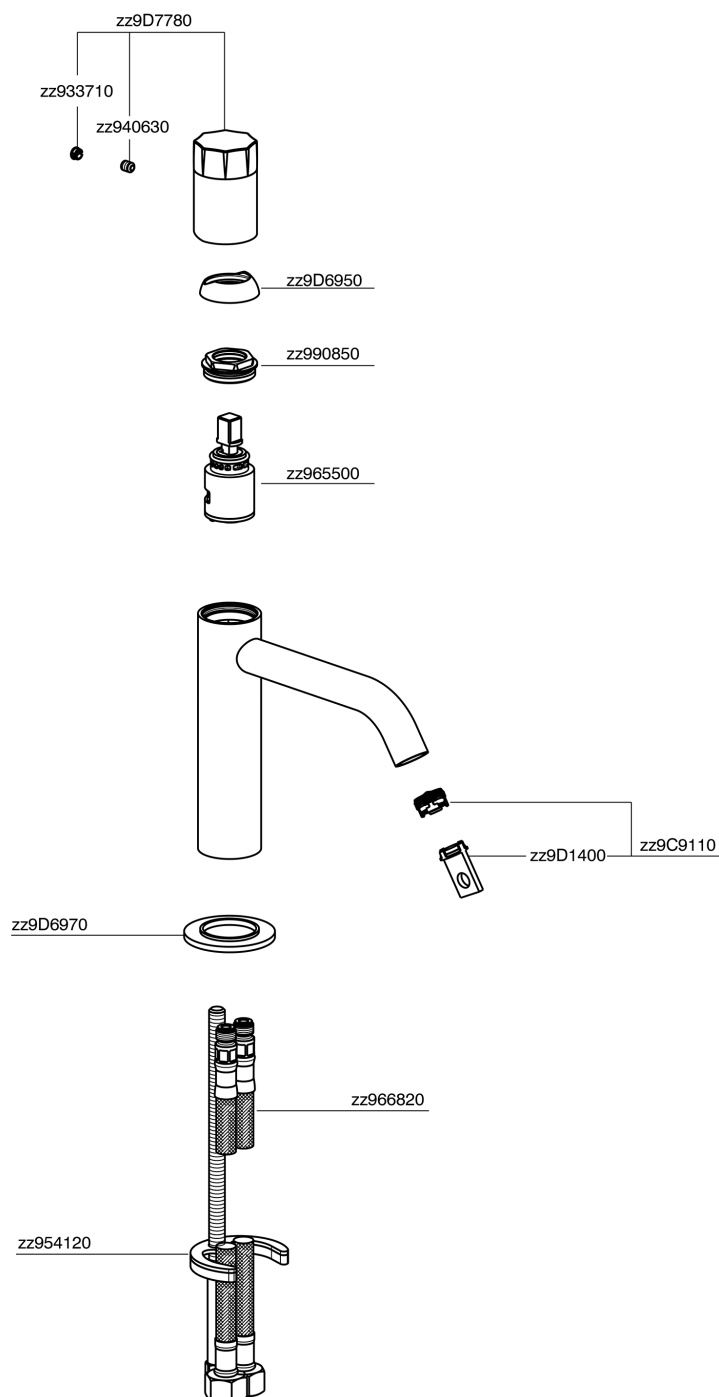

Lavabo monomando large MARBLE X32_X5000504

X5000504

<https://es.cisal.it/lavabo-monomando-large-marble-x32-x5000504>

2026-06-14