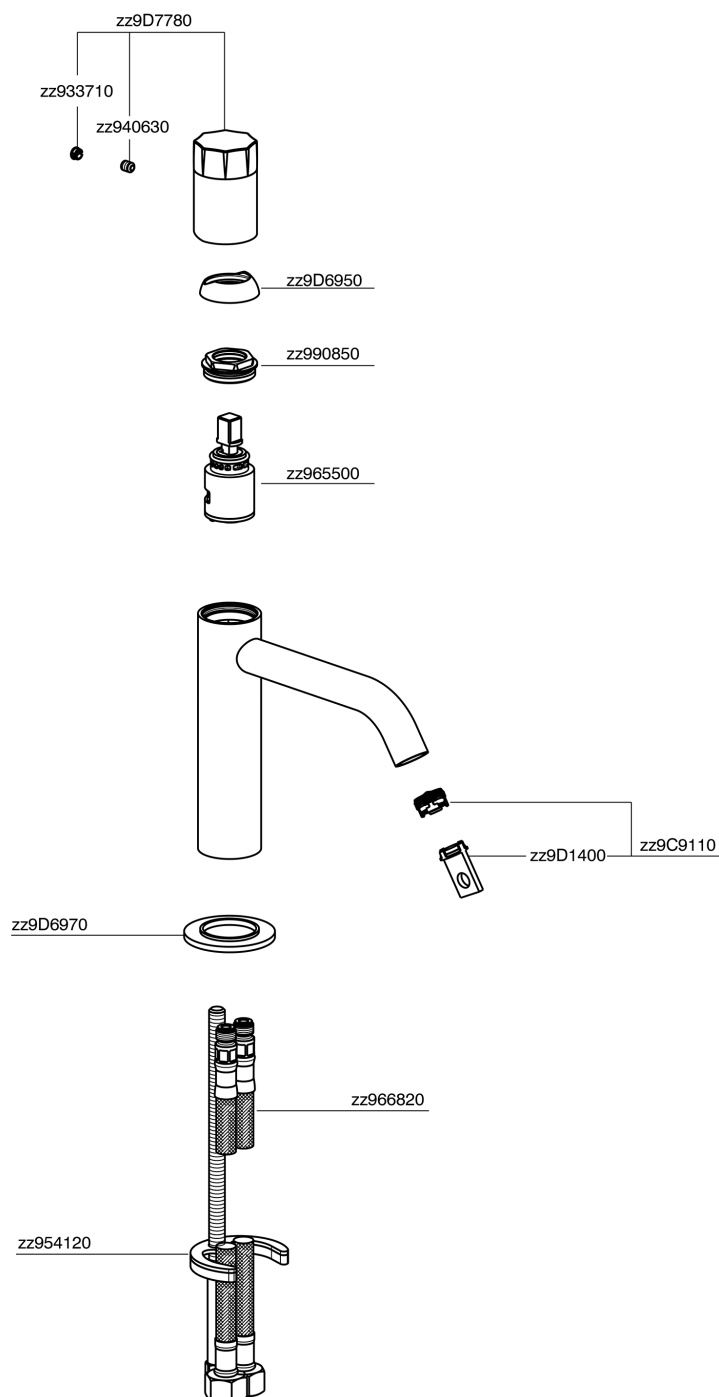

Lavabo monomando large MARBLE X32_X5000504

X5000504

<https://es.cisal.it/lavabo-monomando-large-marble-x32-x5000504>

2026-04-29