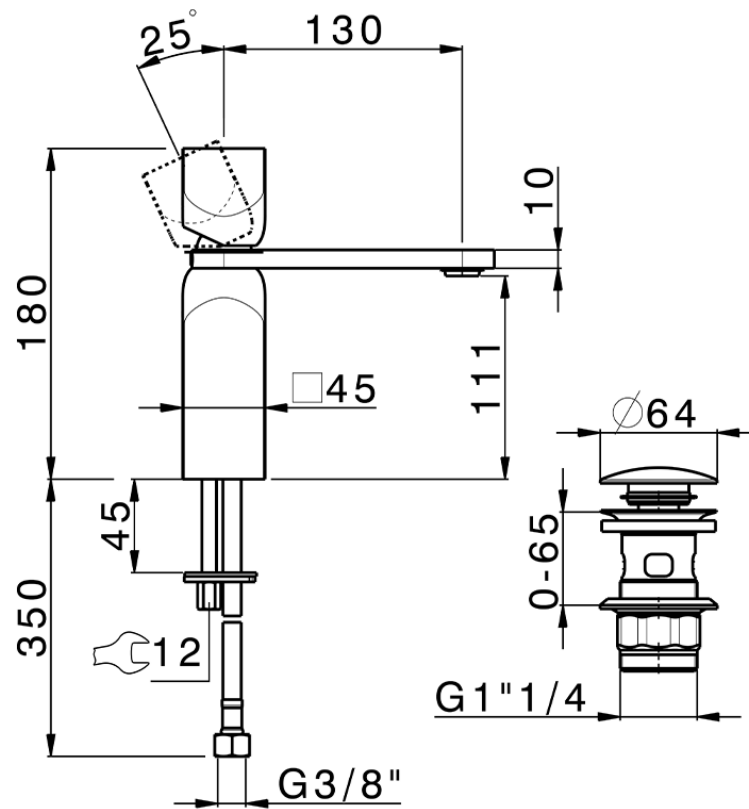

Lavabo monomando large HI-RISE_RI000494

RI000494

<https://es.cisal.it/lavabo-monomando-large-hi-rise-ri000494>

2024-11-21