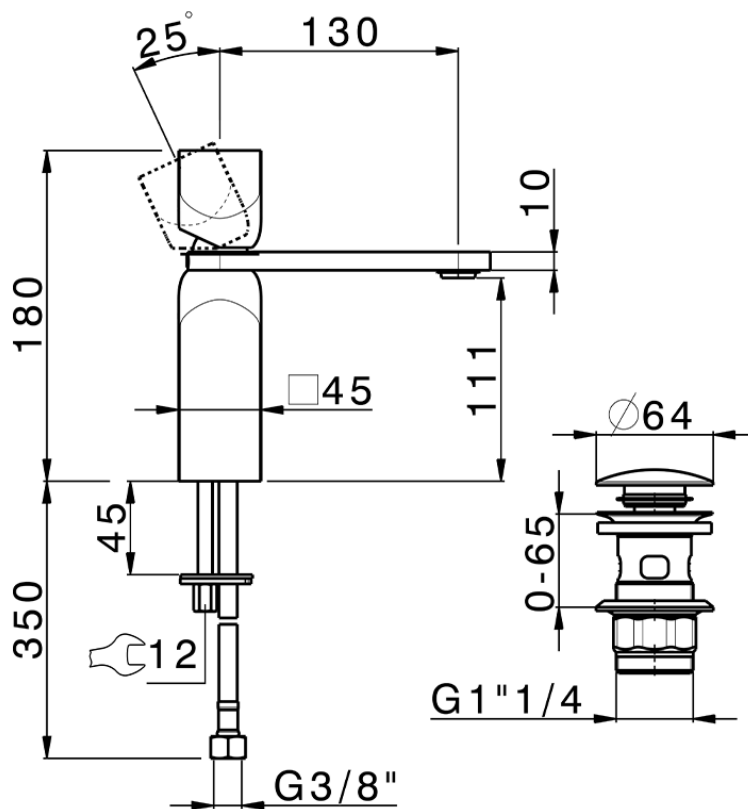

Lavabo monomando large HI-RISE_RI000494

RI000494

<https://es.cisal.it/lavabo-monomando-large-hi-rise-ri000494>

2024-11-23