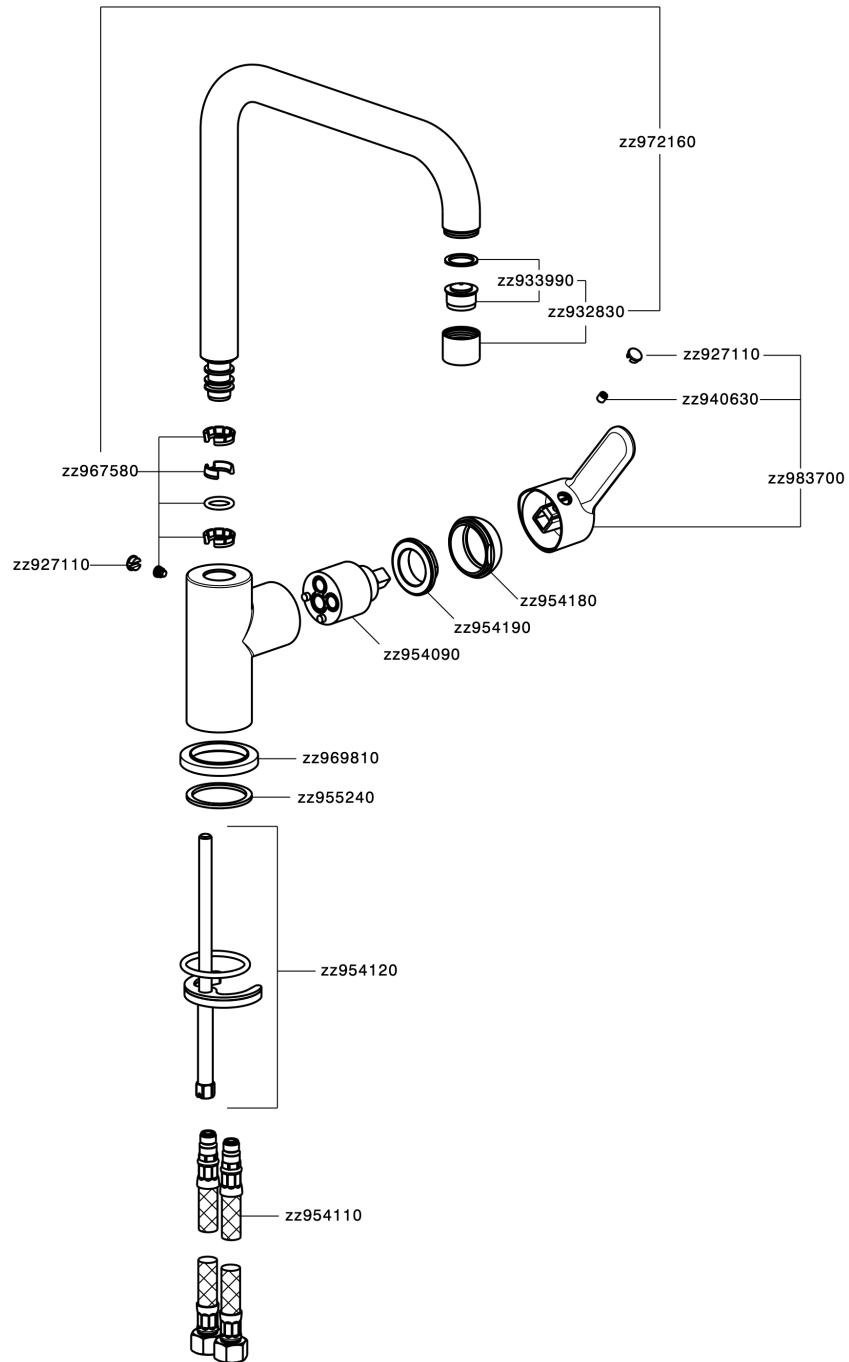

Fregadero monomando EnergySave KITCHEN_C2002535

C2002535

<https://es.cisal.it/fregadero-monomando-energysave-kitchen-c2002535>

2025-01-02