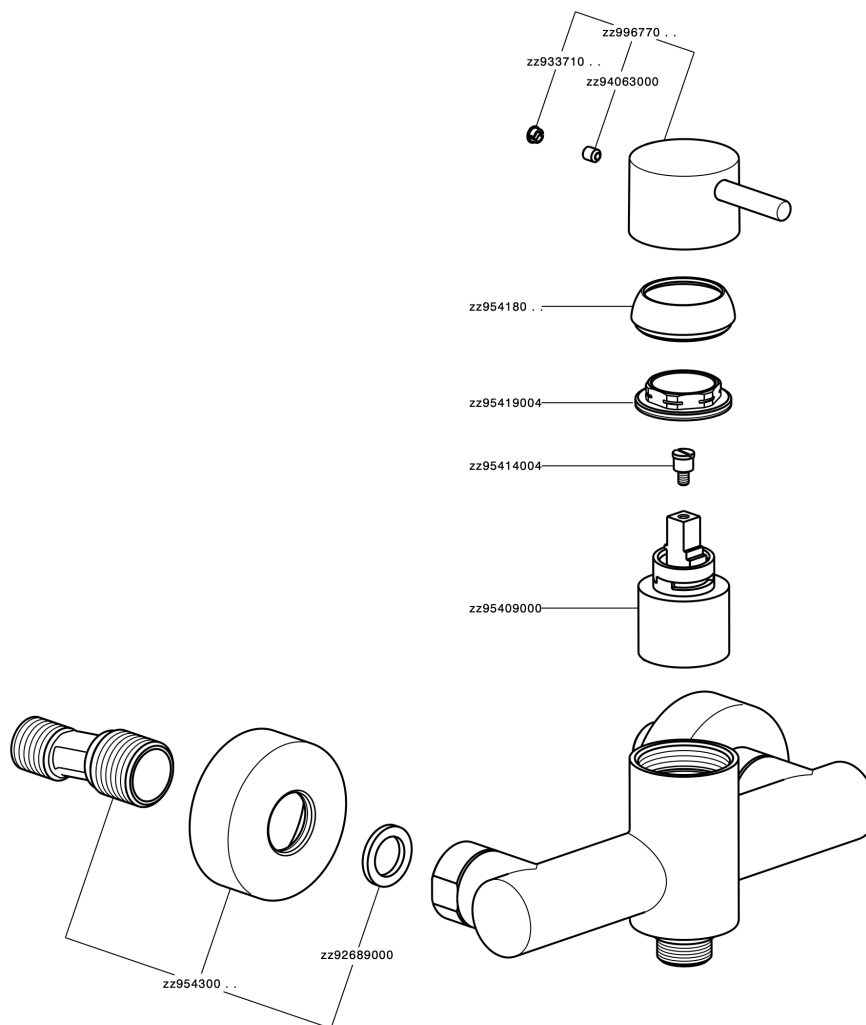

Ducha monomando NUOVA LESS_LN000440

LN000440

<https://es.cisal.it/ducha-monomando-nuova-less-ln000440>

2026-04-30