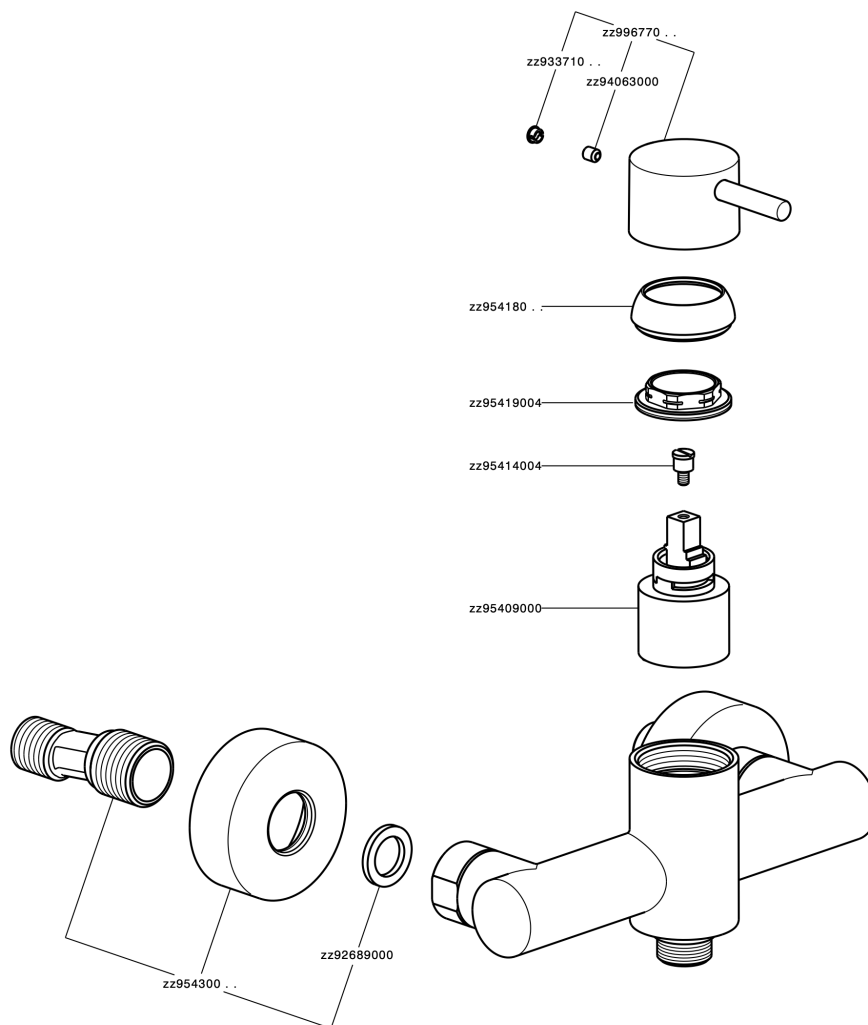

Ducha monomando NUOVA LESS_LN000440

LN000440

<https://es.cisal.it/ducha-monomando-nuova-less-ln000440>

2026-04-29