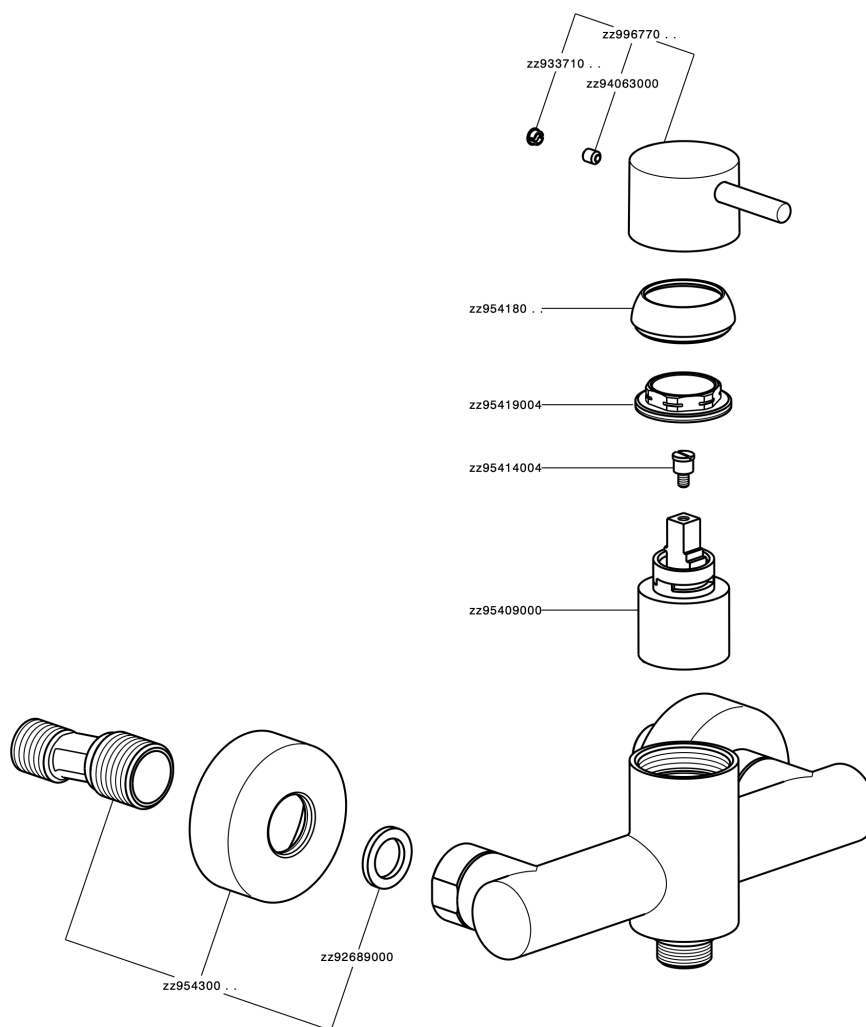

Ducha monomando NUOVA LESS_LN000440

LN000440

<https://es.cisal.it/ducha-monomando-nuova-less-ln000440>

2026-06-14