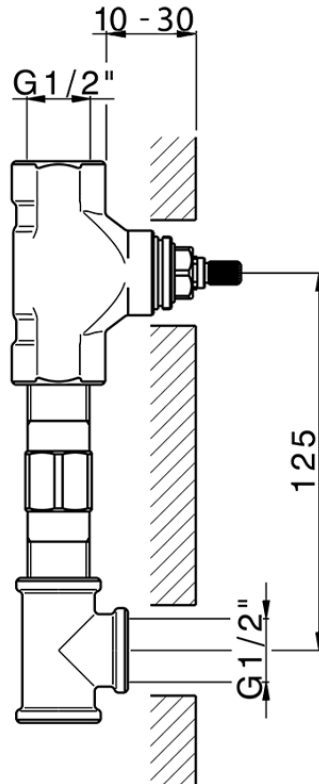

**Parte externa lavabo de pared GRACE\_MN013510**

MN013510

<https://es.cisal.it/parte-externa-lavabo-de-pared-grace-mn013510>

ZA033511

<https://es.cisal.it/parte-empotrada-lavabo-de-pared-empotrado-za033511>