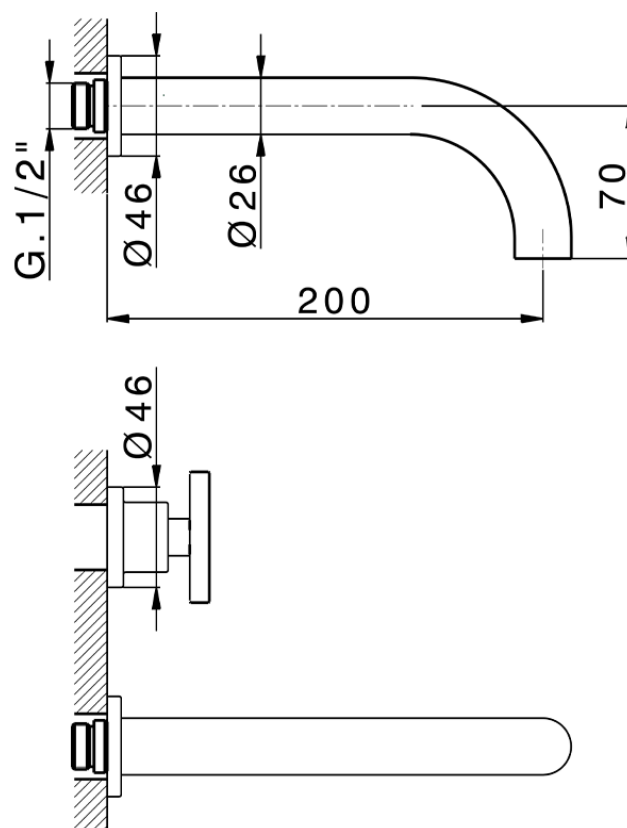

**Parte externa lavabo de pared GRACE\_MN013510**

MN013510

<https://es.cisal.it/parte-externa-lavabo-de-pared-grace-mn013510>

ZA033511

<https://es.cisal.it/parte-empotrada-lavabo-de-pared-empotrado-za033511>