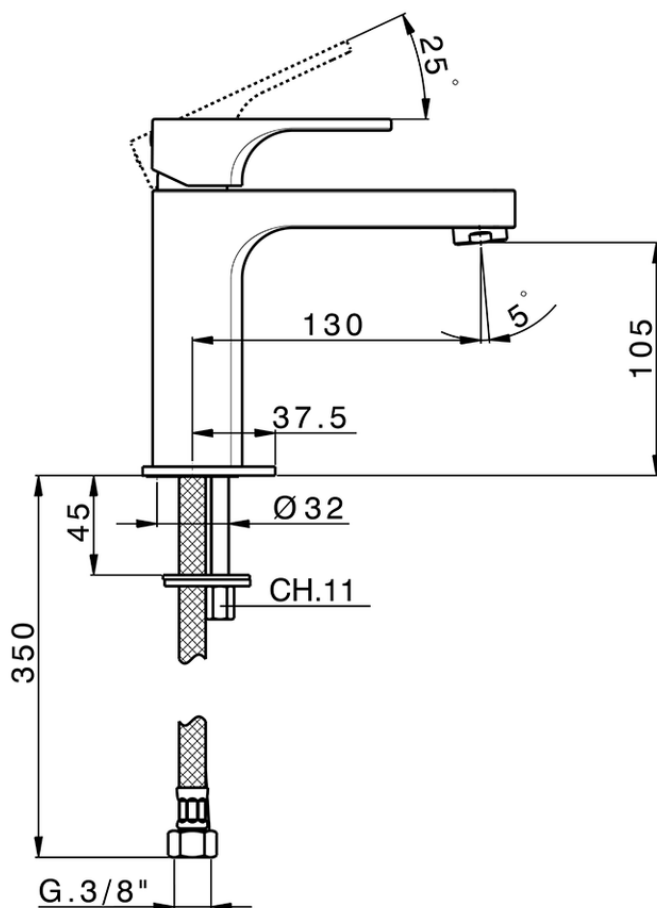

Lavabo monomando large EnergySave CUBIC_CU000505

CU000505

<https://es.cisal.it/lavabo-monomando-large-energysave-cubic-cu000505>

2025-01-15