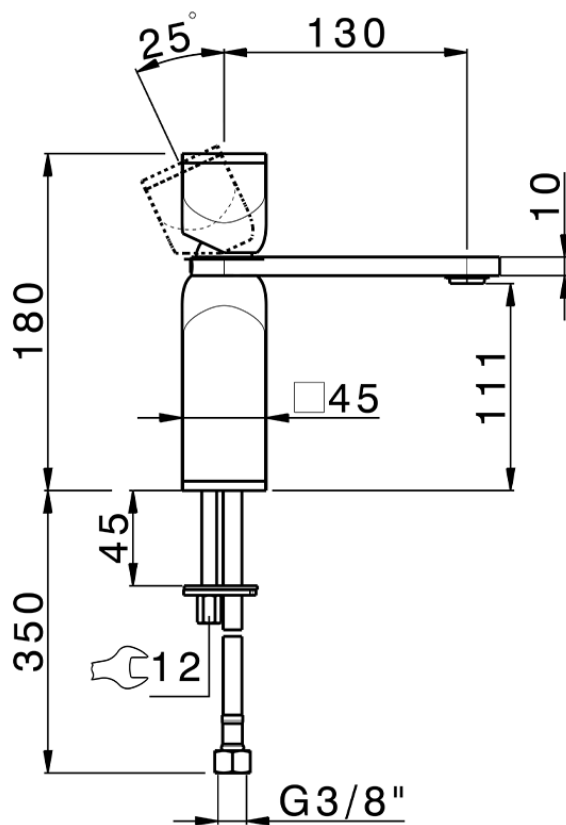

Lavabo monomando large HI-RISE_RM000504

RM000504

<https://es.cisal.it/lavabo-monomando-large-hi-rise-rm000504>

2024-12-04