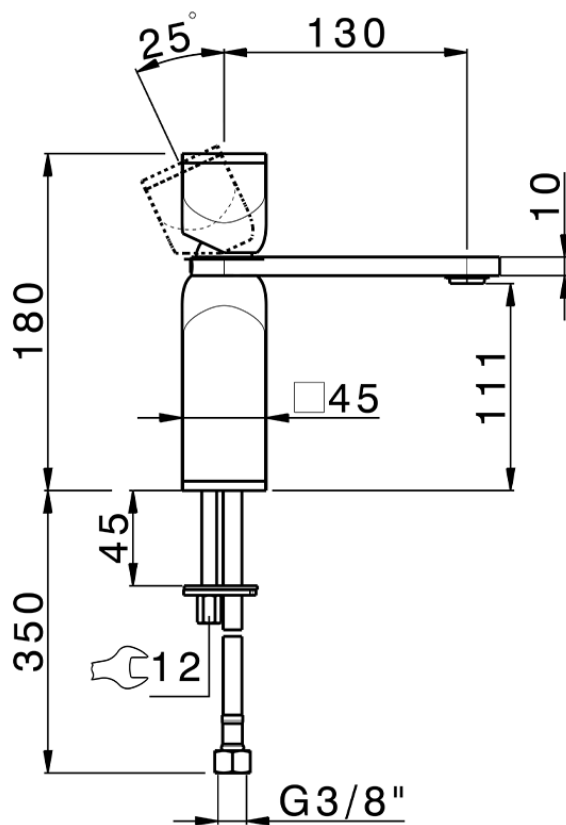

## Lavabo monomando large HI-RISE\_RM000504

RM000504

<https://es.cisal.it/lavabo-monomando-large-hi-rise-rm000504>

2024-12-04