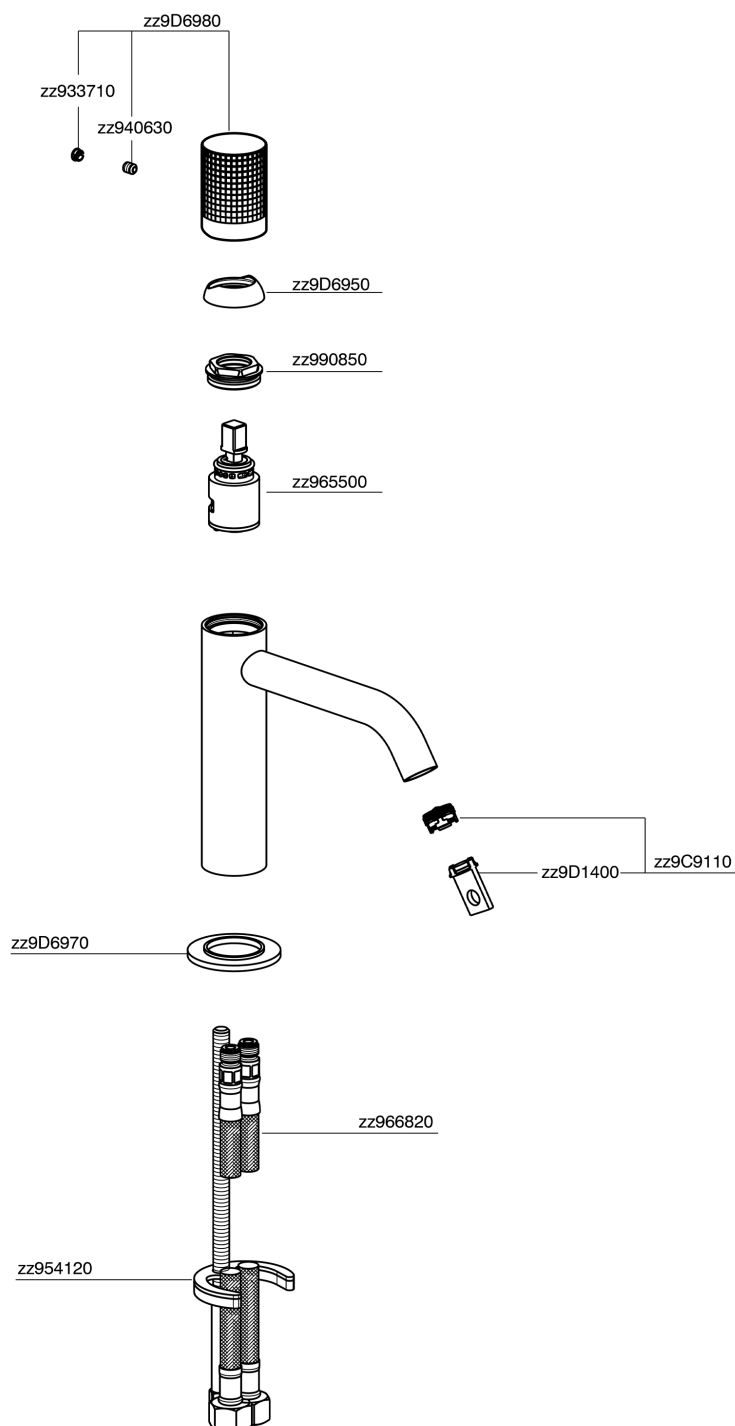

## Lavabo monomando large NUANCE X32\_X1000504

X1000504

<https://es.cisal.it/lavabo-monomando-large-nuance-x32x1000504>

2024-09-19