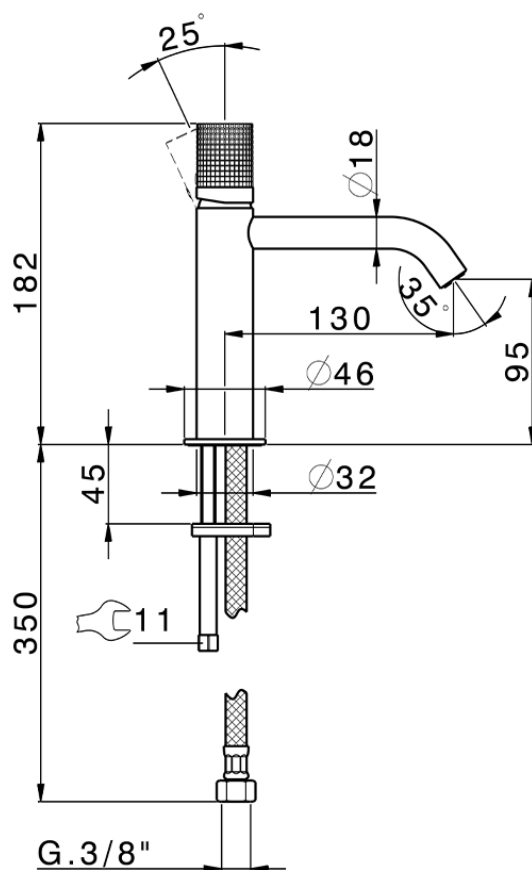

## Lavabo monomando large NUANCE X32\_X1000504

X1000504

<https://es.cisal.it/lavabo-monomando-large-nuance-x32x1000504>

2024-09-16