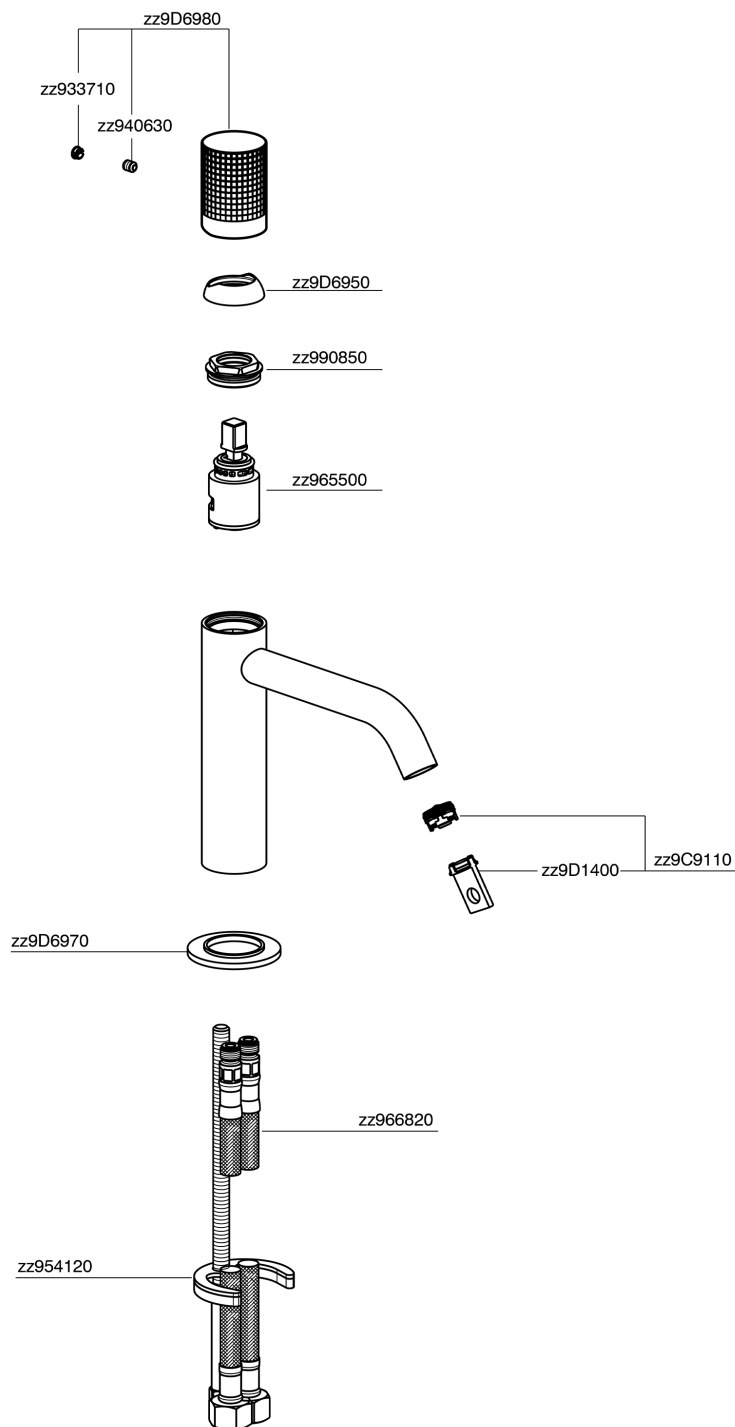

## Lavabo monomando large NUANCE X32\_X1000504

X1000504

<https://es.cisal.it/lavabo-monomando-large-nuance-x32x1000504>

2024-09-16