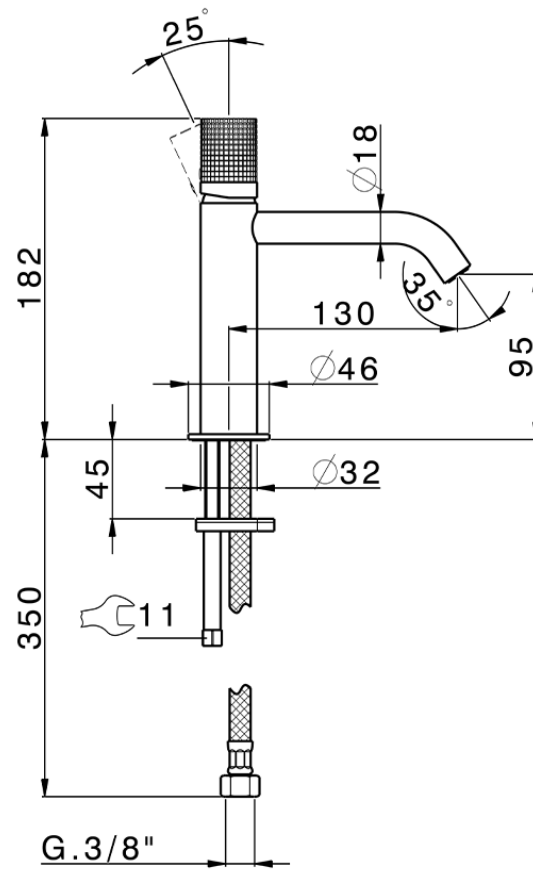

Lavabo monomando large NUANCE X32_X1000504

X1000504

<https://es.cisal.it/lavabo-monomando-large-nuance-x32x1000504>

2024-09-19