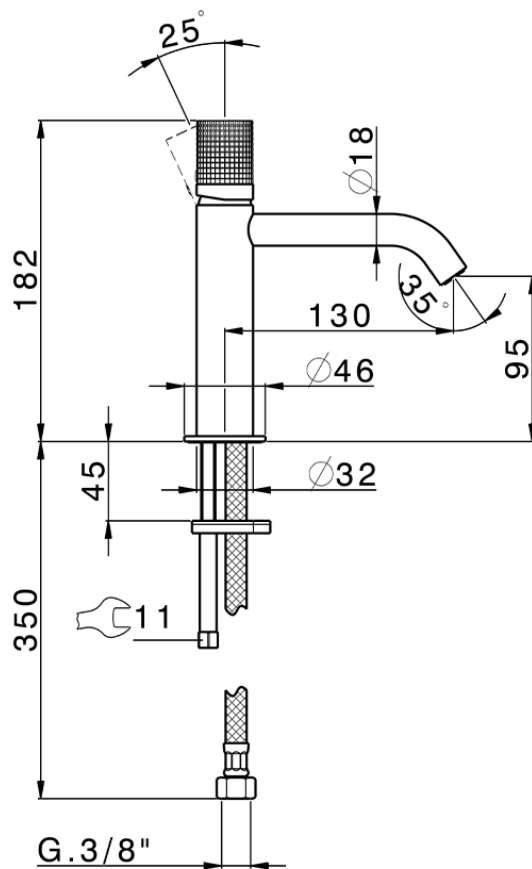

Lavabo monomando large NUANCE X32_X1000504

X1000504

<https://es.cisal.it/lavabo-monomando-large-nuance-x32x1000504>

2024-09-19