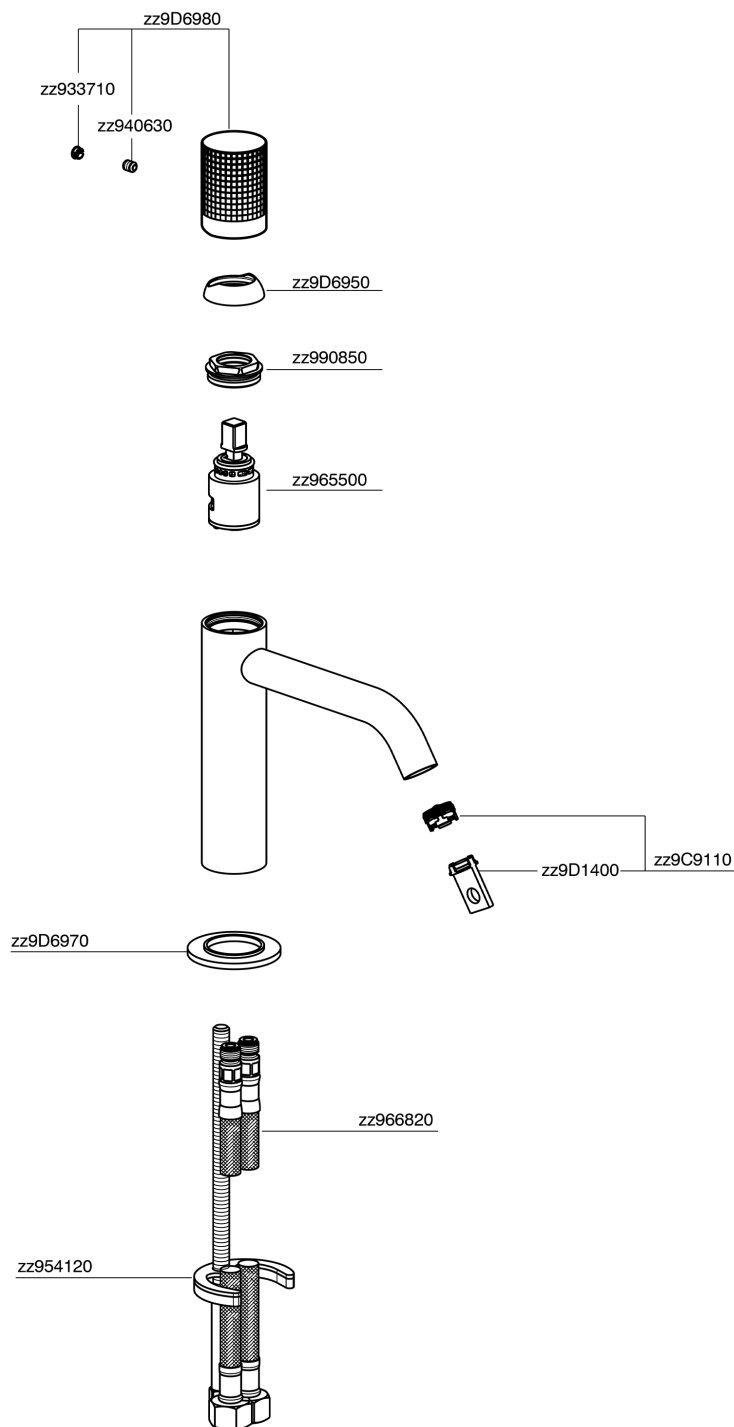

Lavabo monomando large NUANCE X32_X1000504

X1000504

<https://es.cisal.it/lavabo-monomando-large-nuance-x32x1000504>

2024-09-19