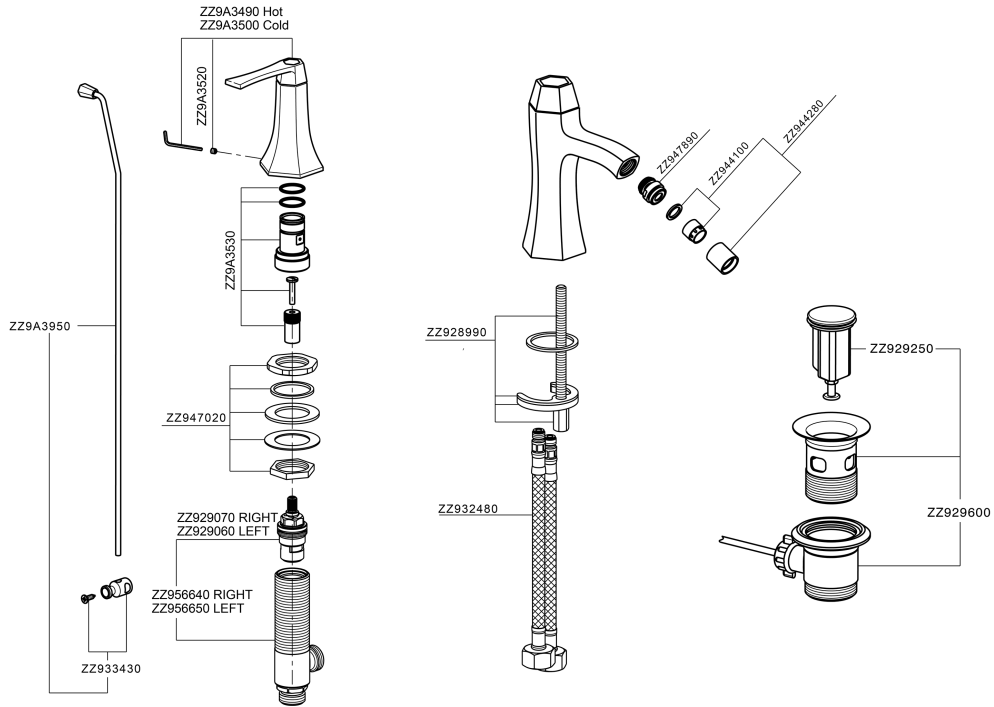

Bidé 3 agujeros CHERIE_CF001220

CF001220

<https://es.cisal.it/bide-3-agujeros-cherie-cf001220>

2024-12-31