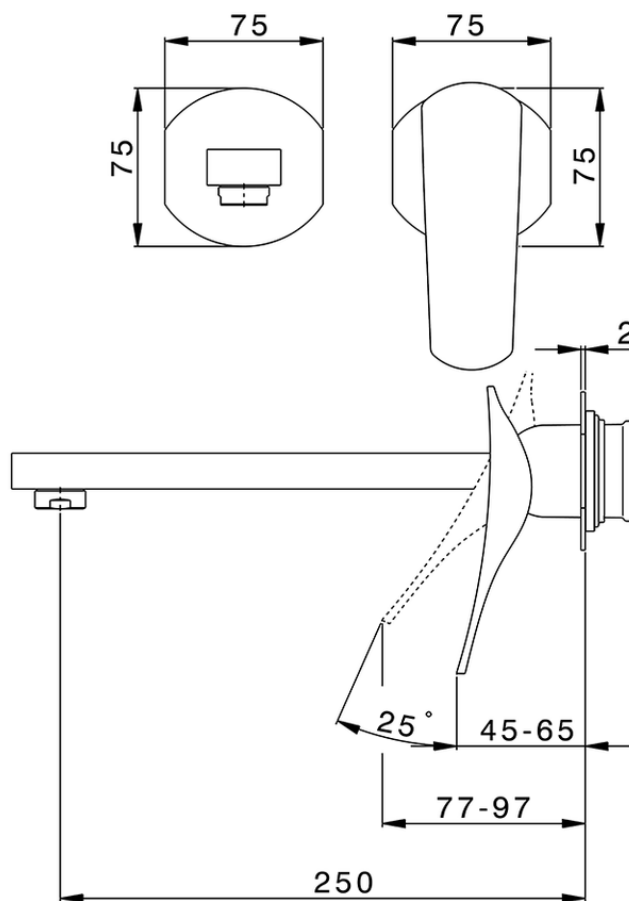

Parte externa monomando lavabo de pared ROADSTER ACCENT_RA005512

RA005512

<https://es.cisal.it/parte-externa-monomando-lavabo-de-pared-roadster-accent-ra005512>

2024-11-23