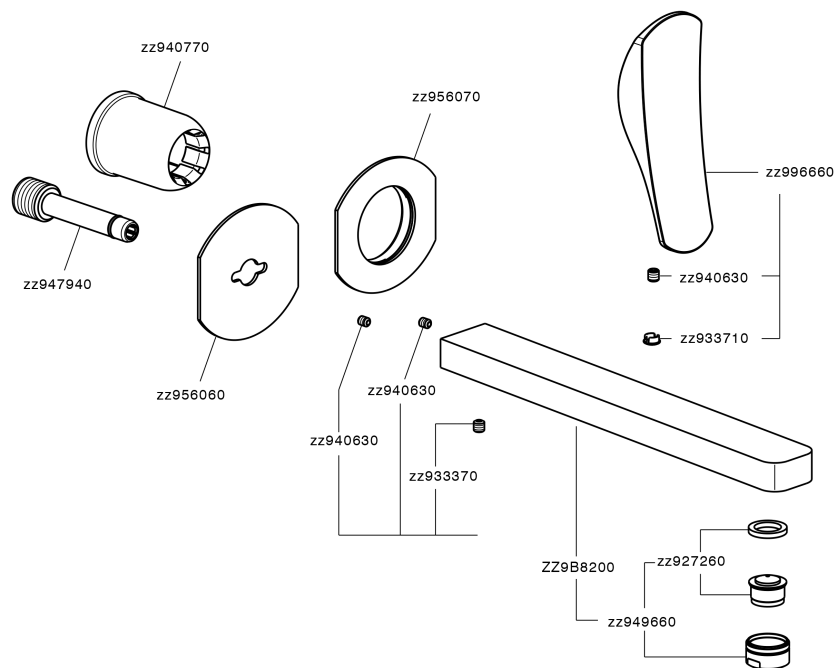

Parte externa monomando lavabo de pared ROADSTER ACCENT_RA005512

RA005512

<https://es.cisal.it/parte-externa-monomando-lavabo-de-pared-roadster-accent-ra005512>

2024-11-23