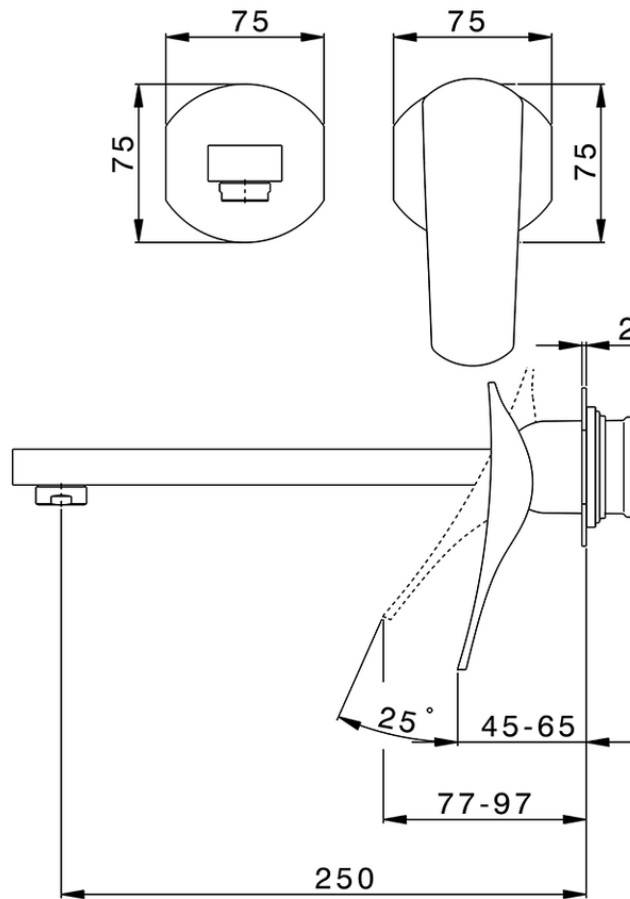

Parte externa monomando lavabo de pared ROADSTER ACCENT_RA005512

RA005512

<https://es.cisal.it/parte-externa-monomando-lavabo-de-pared-roadster-accent-ra005512>

2024-11-21