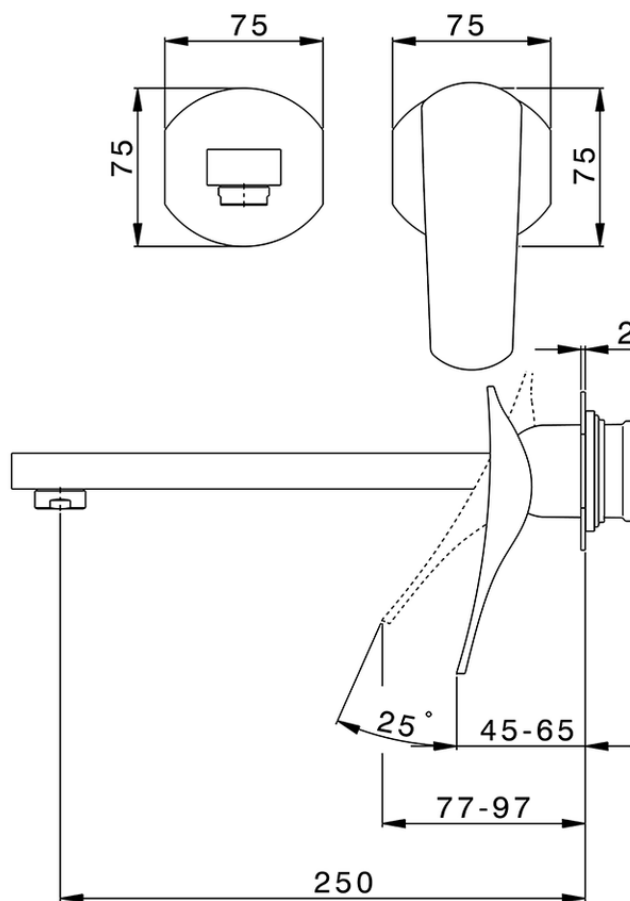

Parte externa monomando lavabo de pared ROADSTER ACCENT_RA005512

RA005512

<https://es.cisal.it/parte-externa-monomando-lavabo-de-pared-roadster-accent-ra005512>

2024-11-21