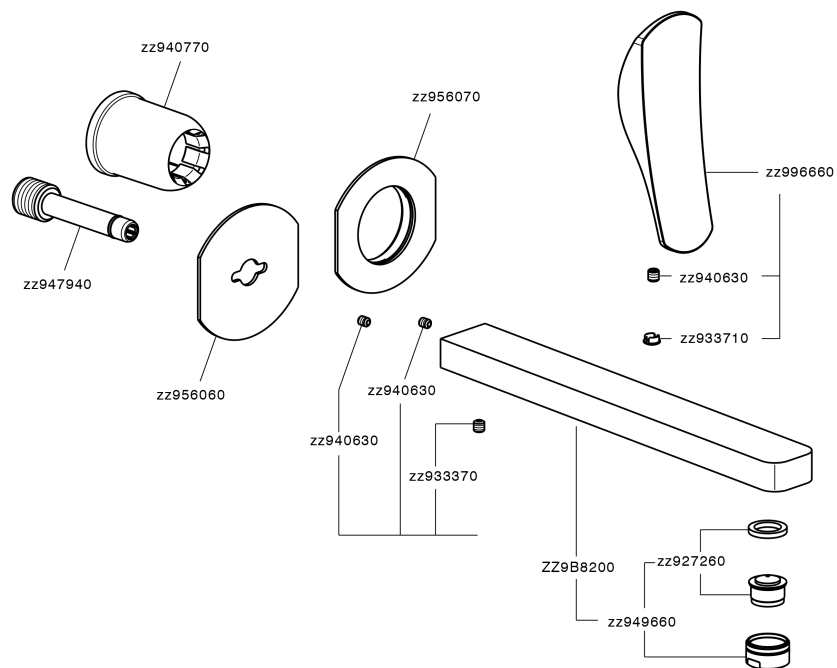

Parte externa monomando lavabo de pared ROADSTER ACCENT_RA005512

RA005512

<https://es.cisal.it/parte-externa-monomando-lavabo-de-pared-roadster-accent-ra005512>

2024-11-21