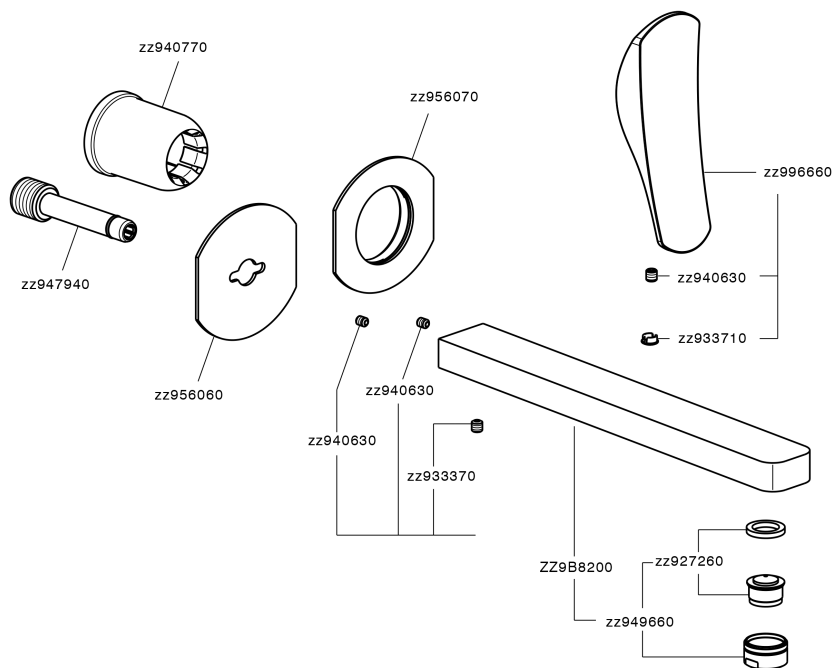

Parte externa monomando lavabo de pared ROADSTER ACCENT_RA005512

RA005512

<https://es.cisal.it/parte-externa-monomando-lavabo-de-pared-roadster-accent-ra005512>

2024-11-21