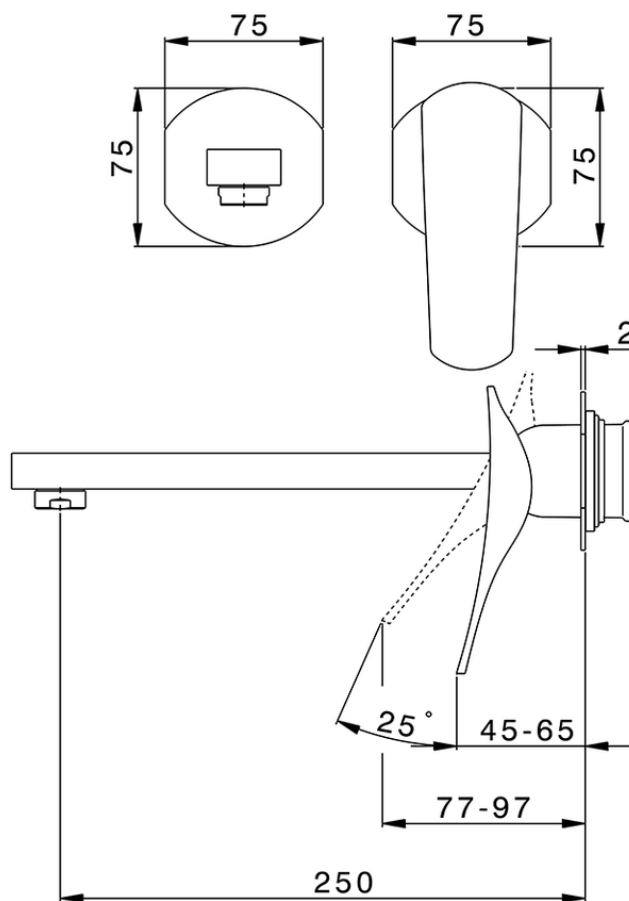

Parte externa monomando lavabo de pared ROADSTER ACCENT_RA005512

RA005512

<https://es.cisal.it/parte-externa-monomando-lavabo-de-pared-roadster-accent-ra005512>

2024-11-24