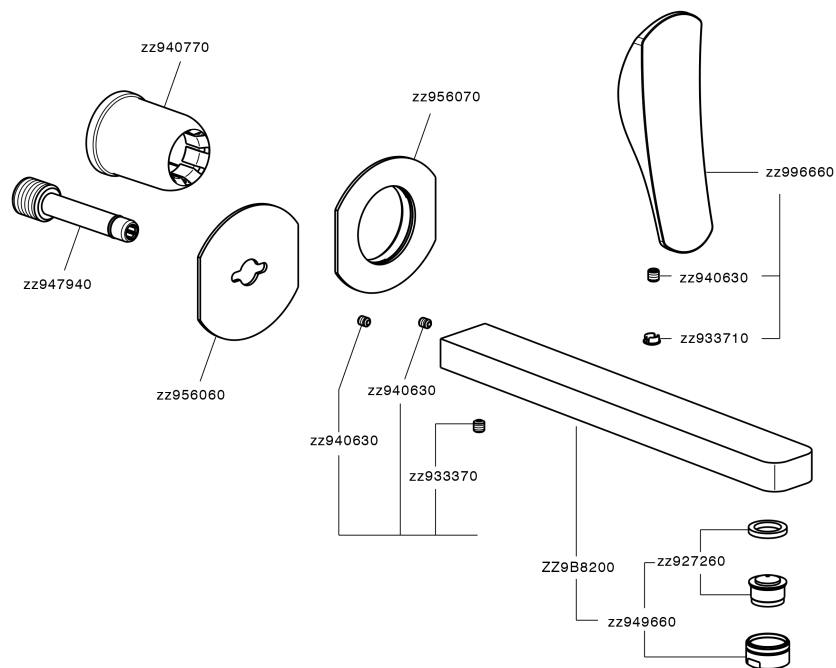

Parte externa monomando lavabo de pared ROADSTER ACCENT_RA005512

RA005512

<https://es.cisal.it/parte-externa-monomando-lavabo-de-pared-roadster-accent-ra005512>

2024-11-21