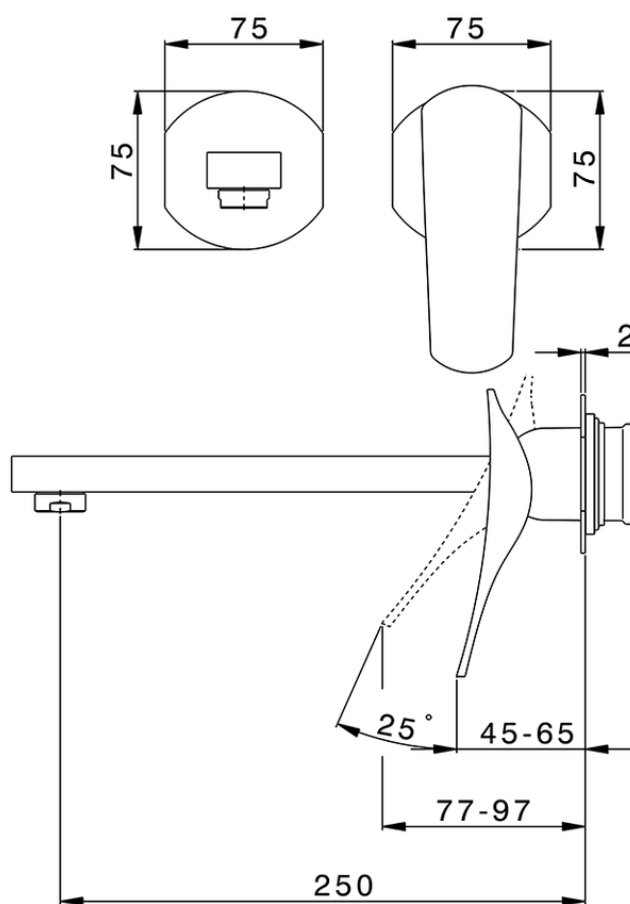

Parte externa monomando lavabo de pared ROADSTER ACCENT_RA005512

RA005512

<https://es.cisal.it/parte-externa-monomando-lavabo-de-pared-roadster-accent-ra005512>

2024-11-23