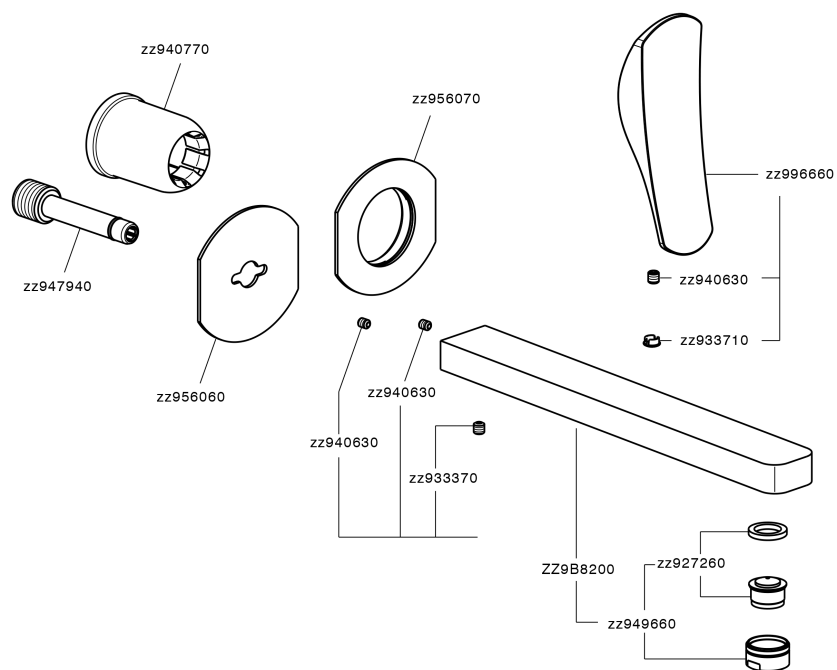

Parte externa monomando lavabo de pared ROADSTER ACCENT_RA005512

RA005512

<https://es.cisal.it/parte-externa-monomando-lavabo-de-pared-roadster-accent-ra005512>

2024-11-23