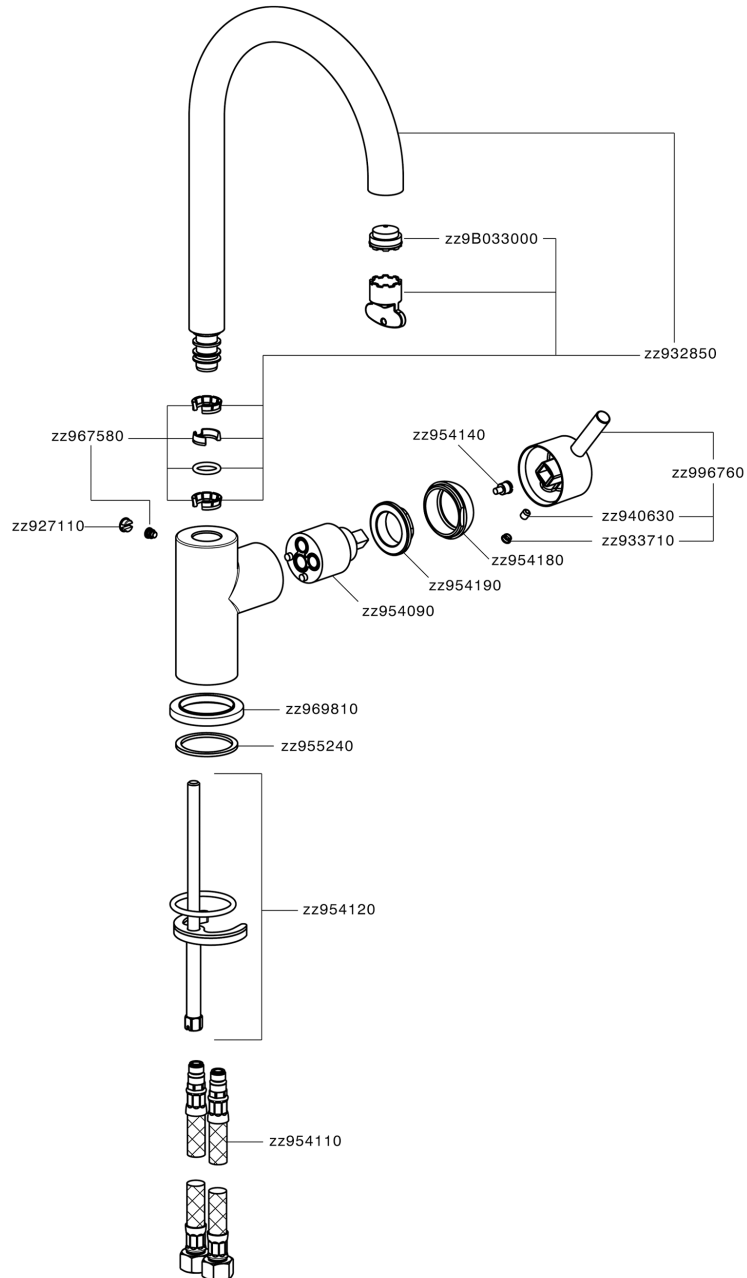

Fregadero monomando EnergySave KITCHEN_LN000535

LN000535

<https://es.cisal.it/fregadero-monomando-energysave-kitchenln000535>

2024-11-01