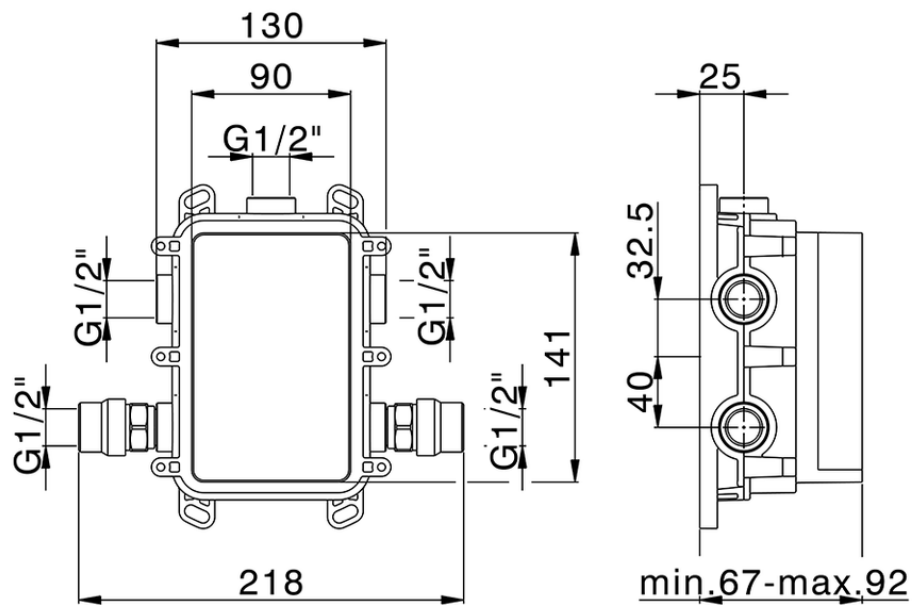

Conjunto Monomando para One-Box ROADSTER ACCENT_RA0BM010

RA0BM010

<https://es.cisal.it/conjunto-monomando-para-one-box-roadster-accent-ra0bm010>

ZA00B031

<https://es.cisal.it/one-box-universal-para-empotrado-one-box-za00b031>

ZA00B030

<https://es.cisal.it/one-box-universal-para-empotrado-one-box-za00b030>

2024-11-21