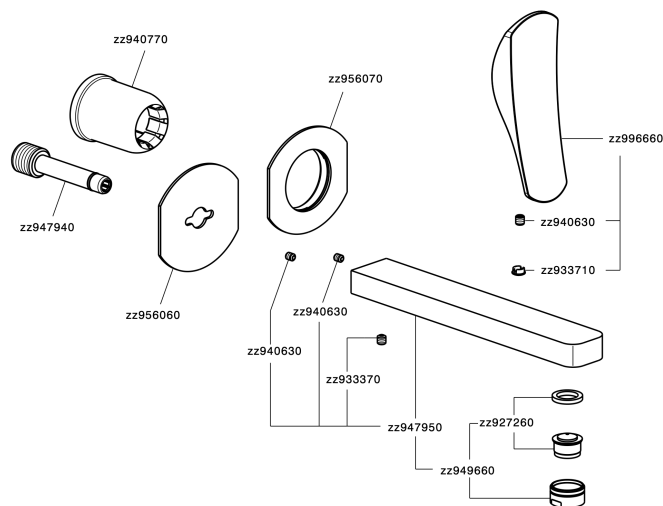

Parte externa monomando lavabo de pared ROADSTER ACCENT_RA005510

RA005510

<https://es.cisal.it/parte-externa-monomando-lavabo-de-pared-roadster-accent-ra005510>

2026-03-17