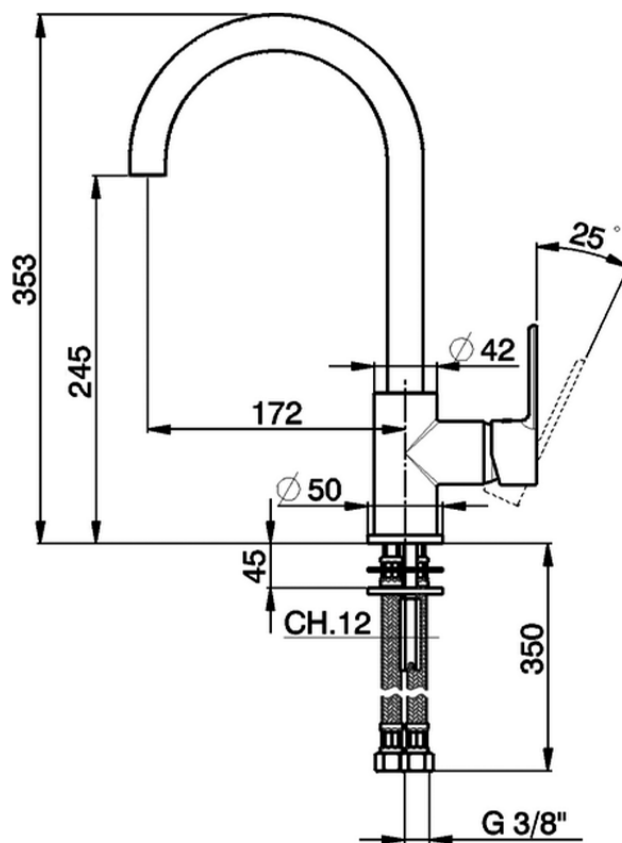

**Fregadero monomando EnergySave KITCHEN\_C2000535**

C2000535

<https://es.cisal.it/fregadero-monomando-energysave-kitchen-c2000535>

2026-04-30