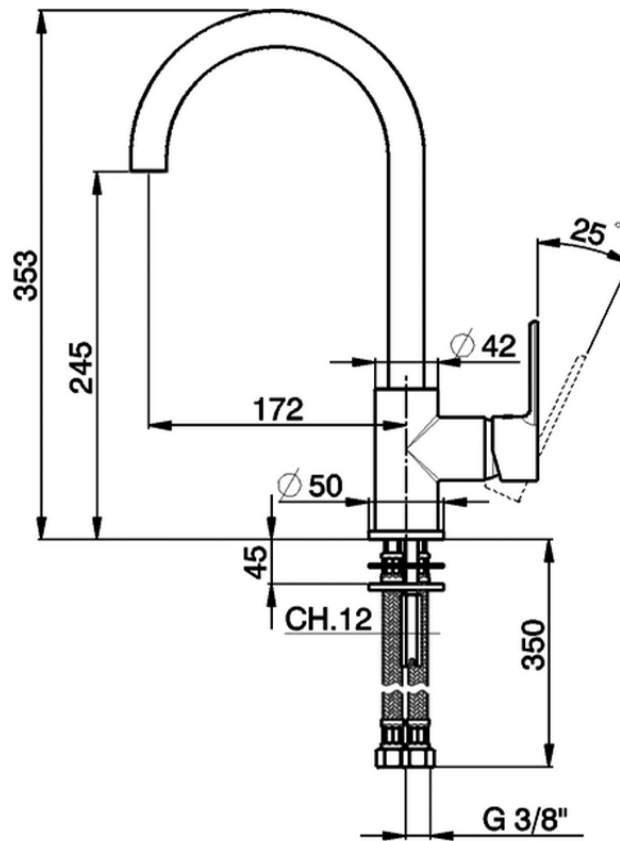

Fregadero monomando EnergySave KITCHEN_C2000535

C2000535

<https://es.cisal.it/fregadero-monomando-energysave-kitchen-c2000535>

2026-06-14