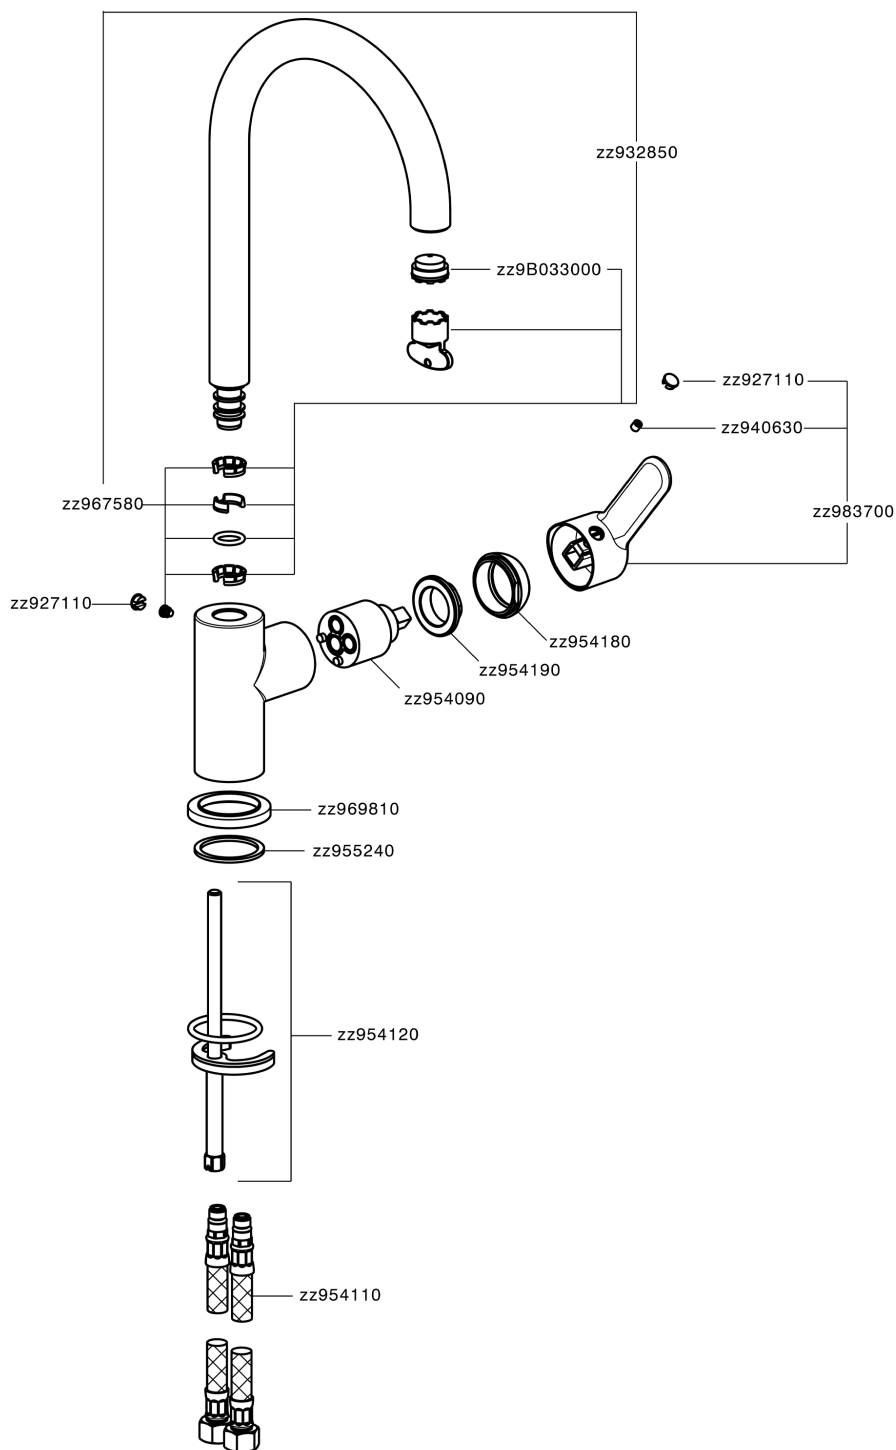

Fregadero monomando EnergySave KITCHEN_C2000535

C2000535

<https://es.cisal.it/fregadero-monomando-energysave-kitchen-c2000535>

2026-06-14