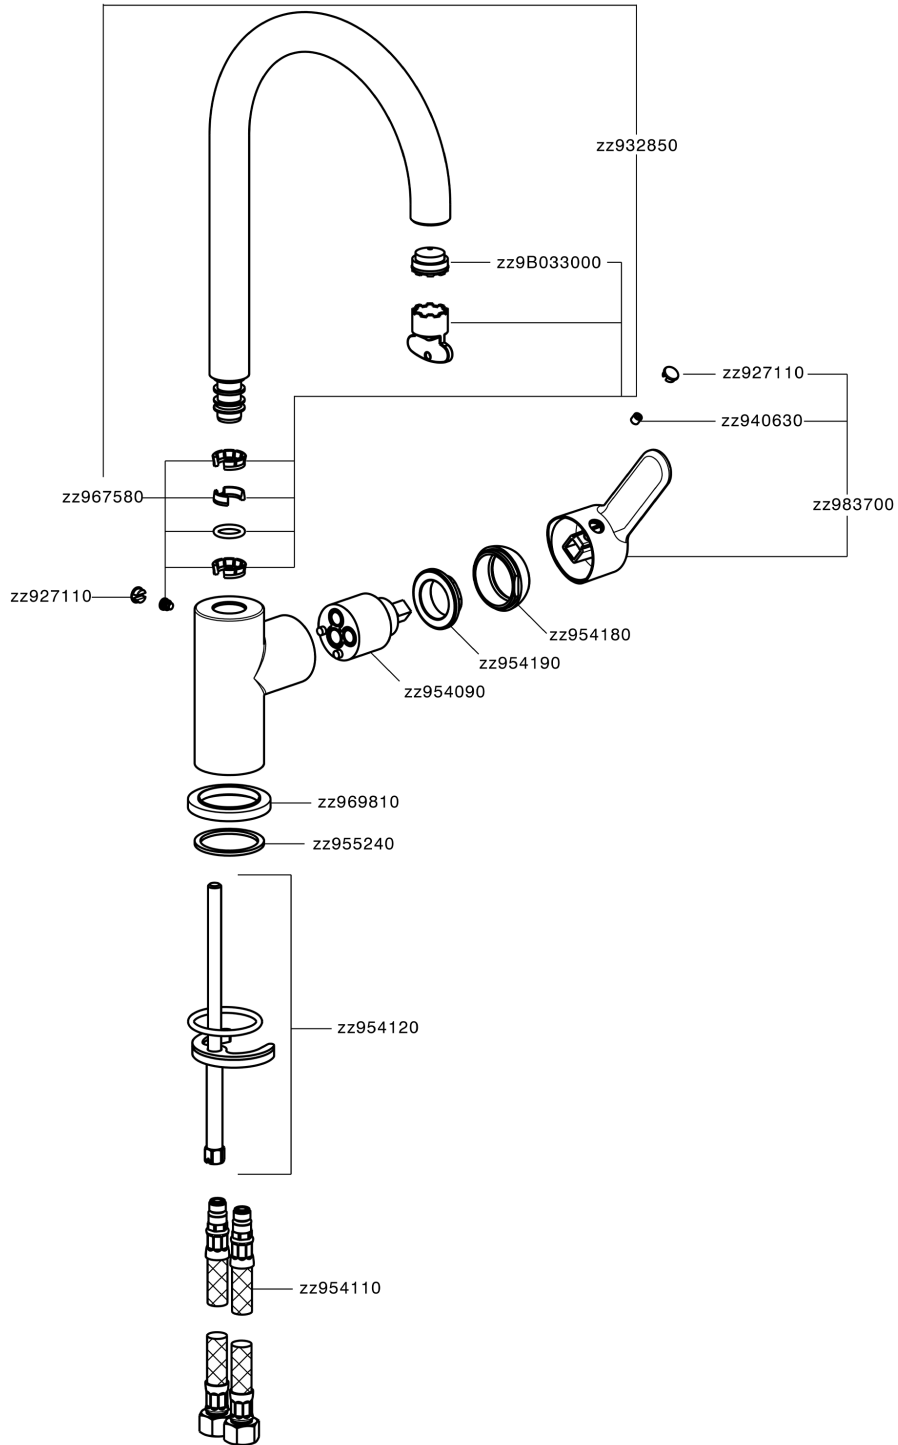

Fregadero monomando EnergySave KITCHEN_C2000535

C2000535

<https://es.cisal.it/fregadero-monomando-energysave-kitchen-c2000535>

2026-04-29