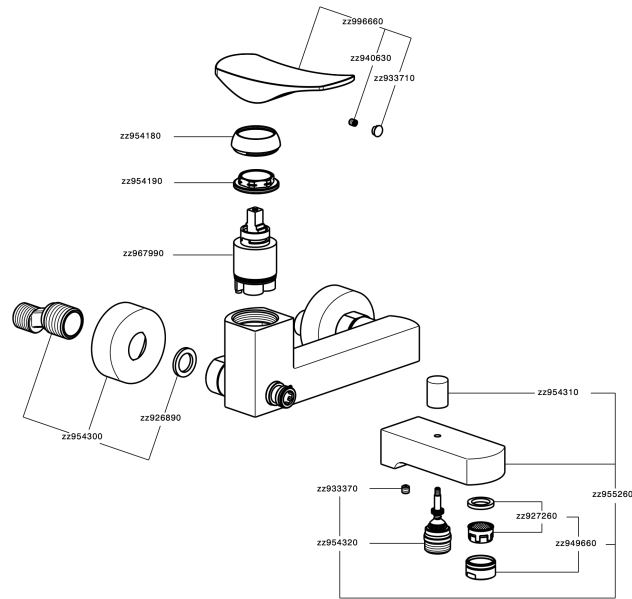

Bañera monomando ROADSTER ACCENT_RA000130

RA000130

<https://es.cisal.it/banera-monomando-roadster-accentra000130>

2024-11-01