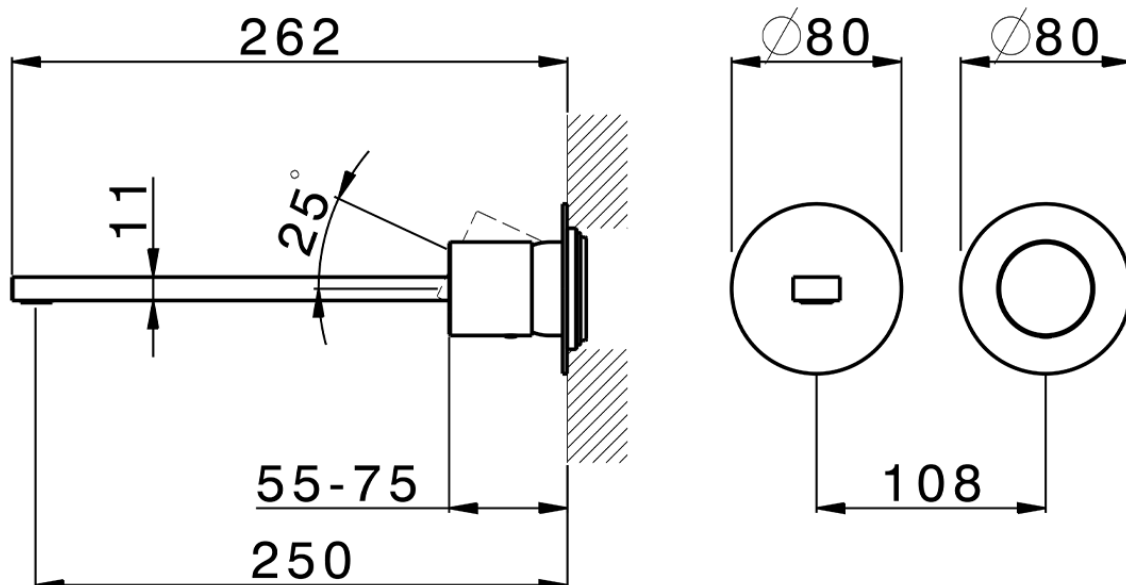

Parte externa monomando lavabo de pared SMOOTH X32_X4005511

X4005511

<https://es.cisal.it/parte-externa-monomando-lavabo-de-pared-smooth-x32-x4005511>

2025-01-15