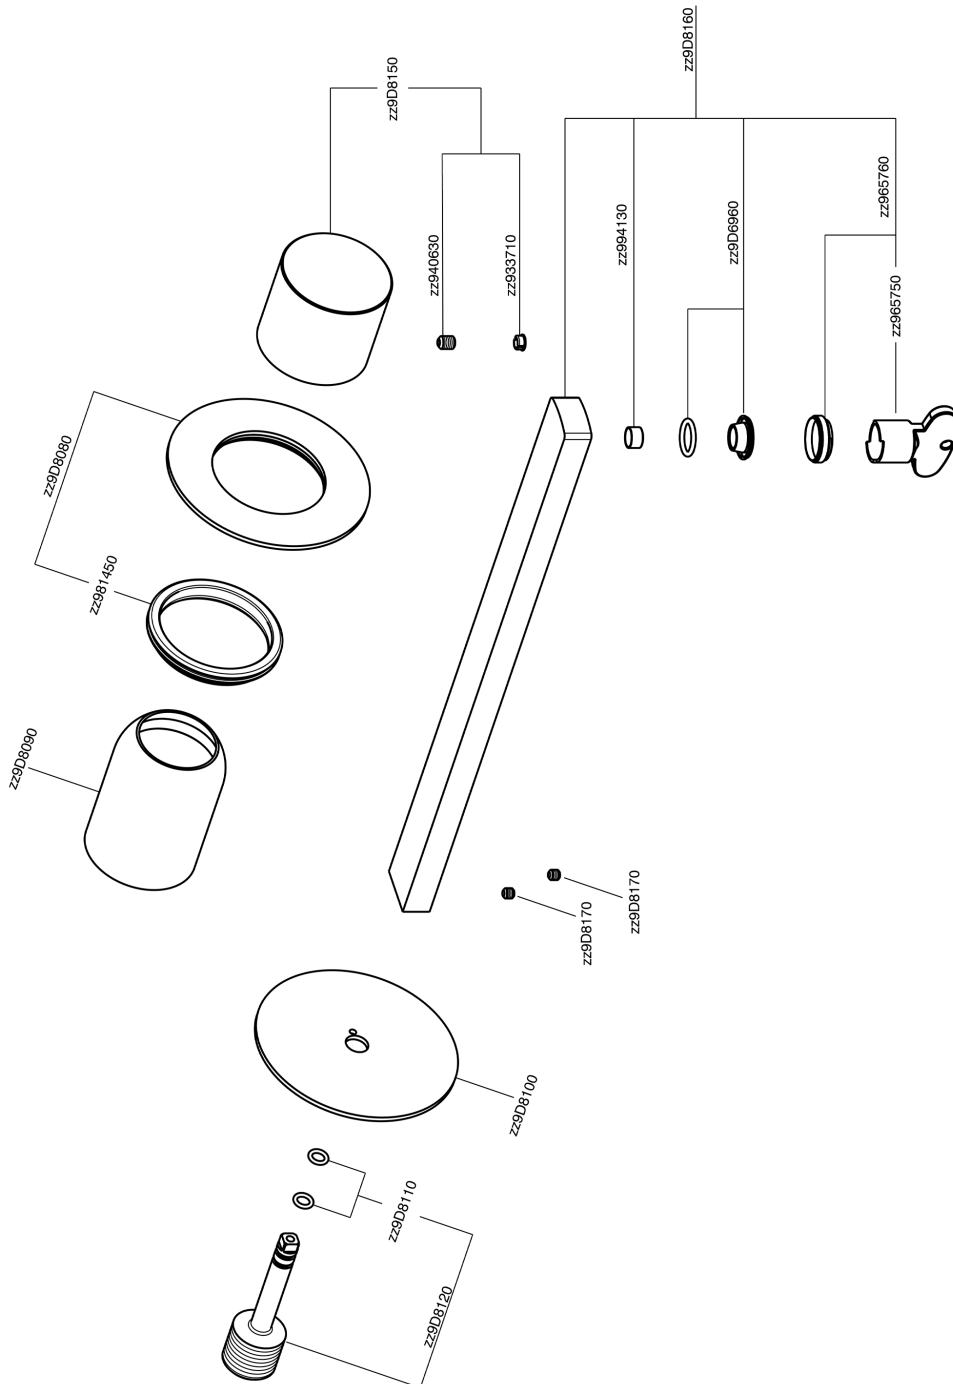

Parte externa monomando lavabo de pared SMOOTH X32_X4005511

X4005511

<https://es.cisal.it/parte-externa-monomando-lavabo-de-pared-smooth-x32-x4005511>

2025-01-15